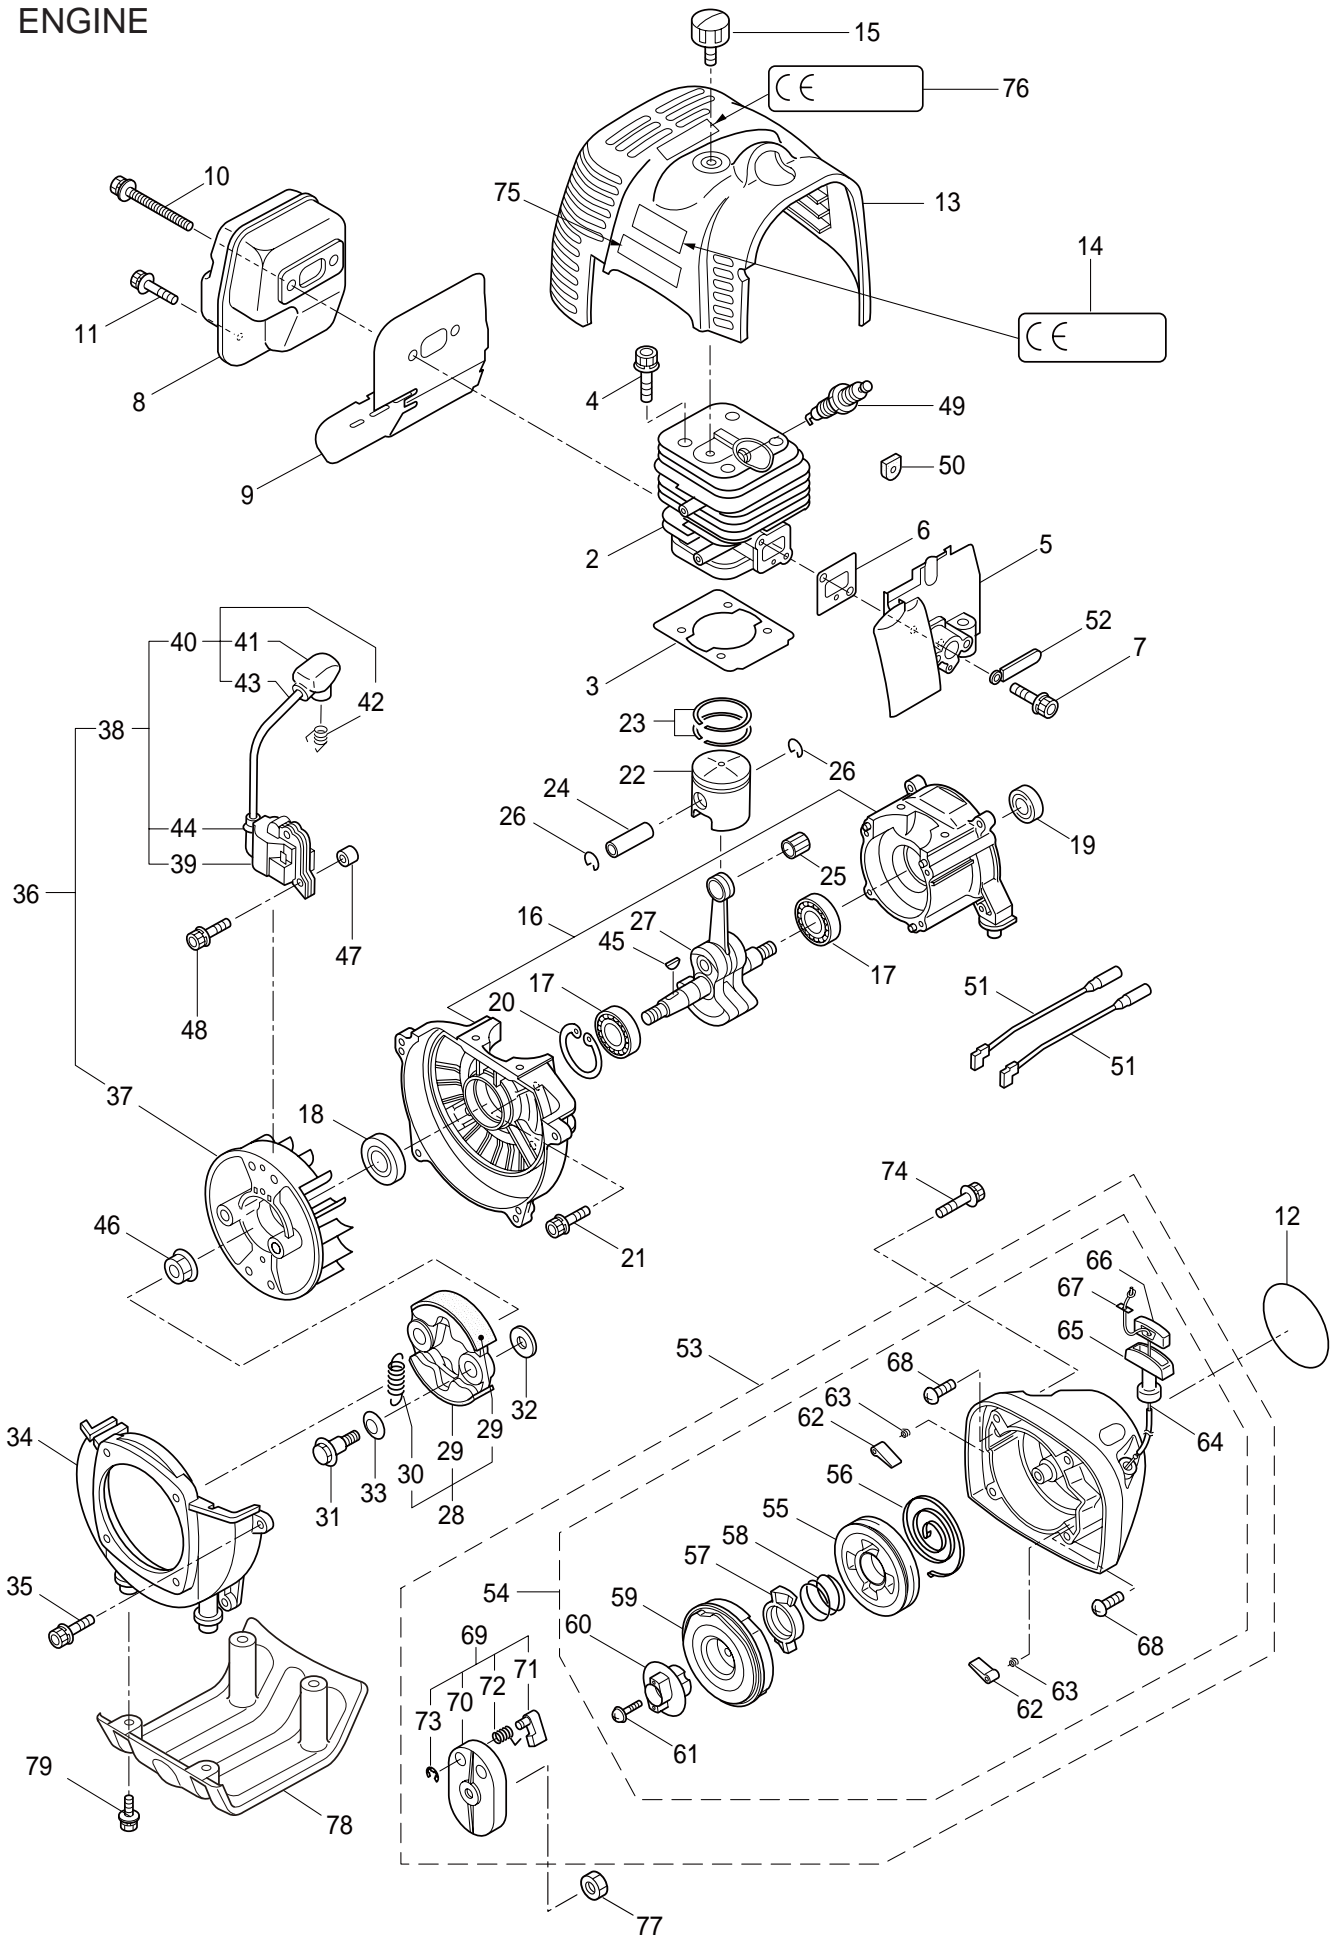

3. BC4320H-RS ENGINE

Ref. No.	Part No.	Part Name	Q'ty	Remarks
3-46	262731	Nut,Rotor	1	M10
3-47	280381	Spacer	2	
3-48	261256	Cap Screw	2	M4x25
3-49	262483	Spark Plug	1	NGK BP6Y
3-50	281172	Grommet	1	
3-51	267492	Lead	2	130L
3-52	264588	Clamp	1	
3-53	282294	Recoil Starter Ass'y	1	Incl.54-73
3-54	282295	Starter Ass'y	1	Incl.55-68
3-55	280994	Pulley	1	
3-56	280995	Spiral Spring	1	
3-57	280996	Pawl	1	
3-58	280997	Return Spring	1	
3-59	283123	Spring Comp.	1	
3-60	280999	Plate	1	
3-61	281000	Set Screw	1	
3-62	281001	Pawl	2	
3-63	281002	Return Spring	2	
3-64	281004	Starter Rope	1	
3-65	262633	Starter Grip	1	
3-66	262981	Cap	1	
3-67	281005	Rope Stopper	1	
3-68	282622	Screw	2	
3-69	282623	Starter Pulley Ass'y	1	Incl.70-73
3-70	282282	Starter Pulley	1	
3-71	262636	Pawl	2	
3-72	262637	Return Spring	2	
3-73	262638	E-Ring	2	
3-74	261607	Cap Screw	4	M5x16
3-75	262714	Label	1	MARUYAMA
3-76	267561	Label	1	
3-77	081040	Nut	1	M8
3-78	282317	Stand	1	
3-79	281714	Cap Screw	4	M5x20