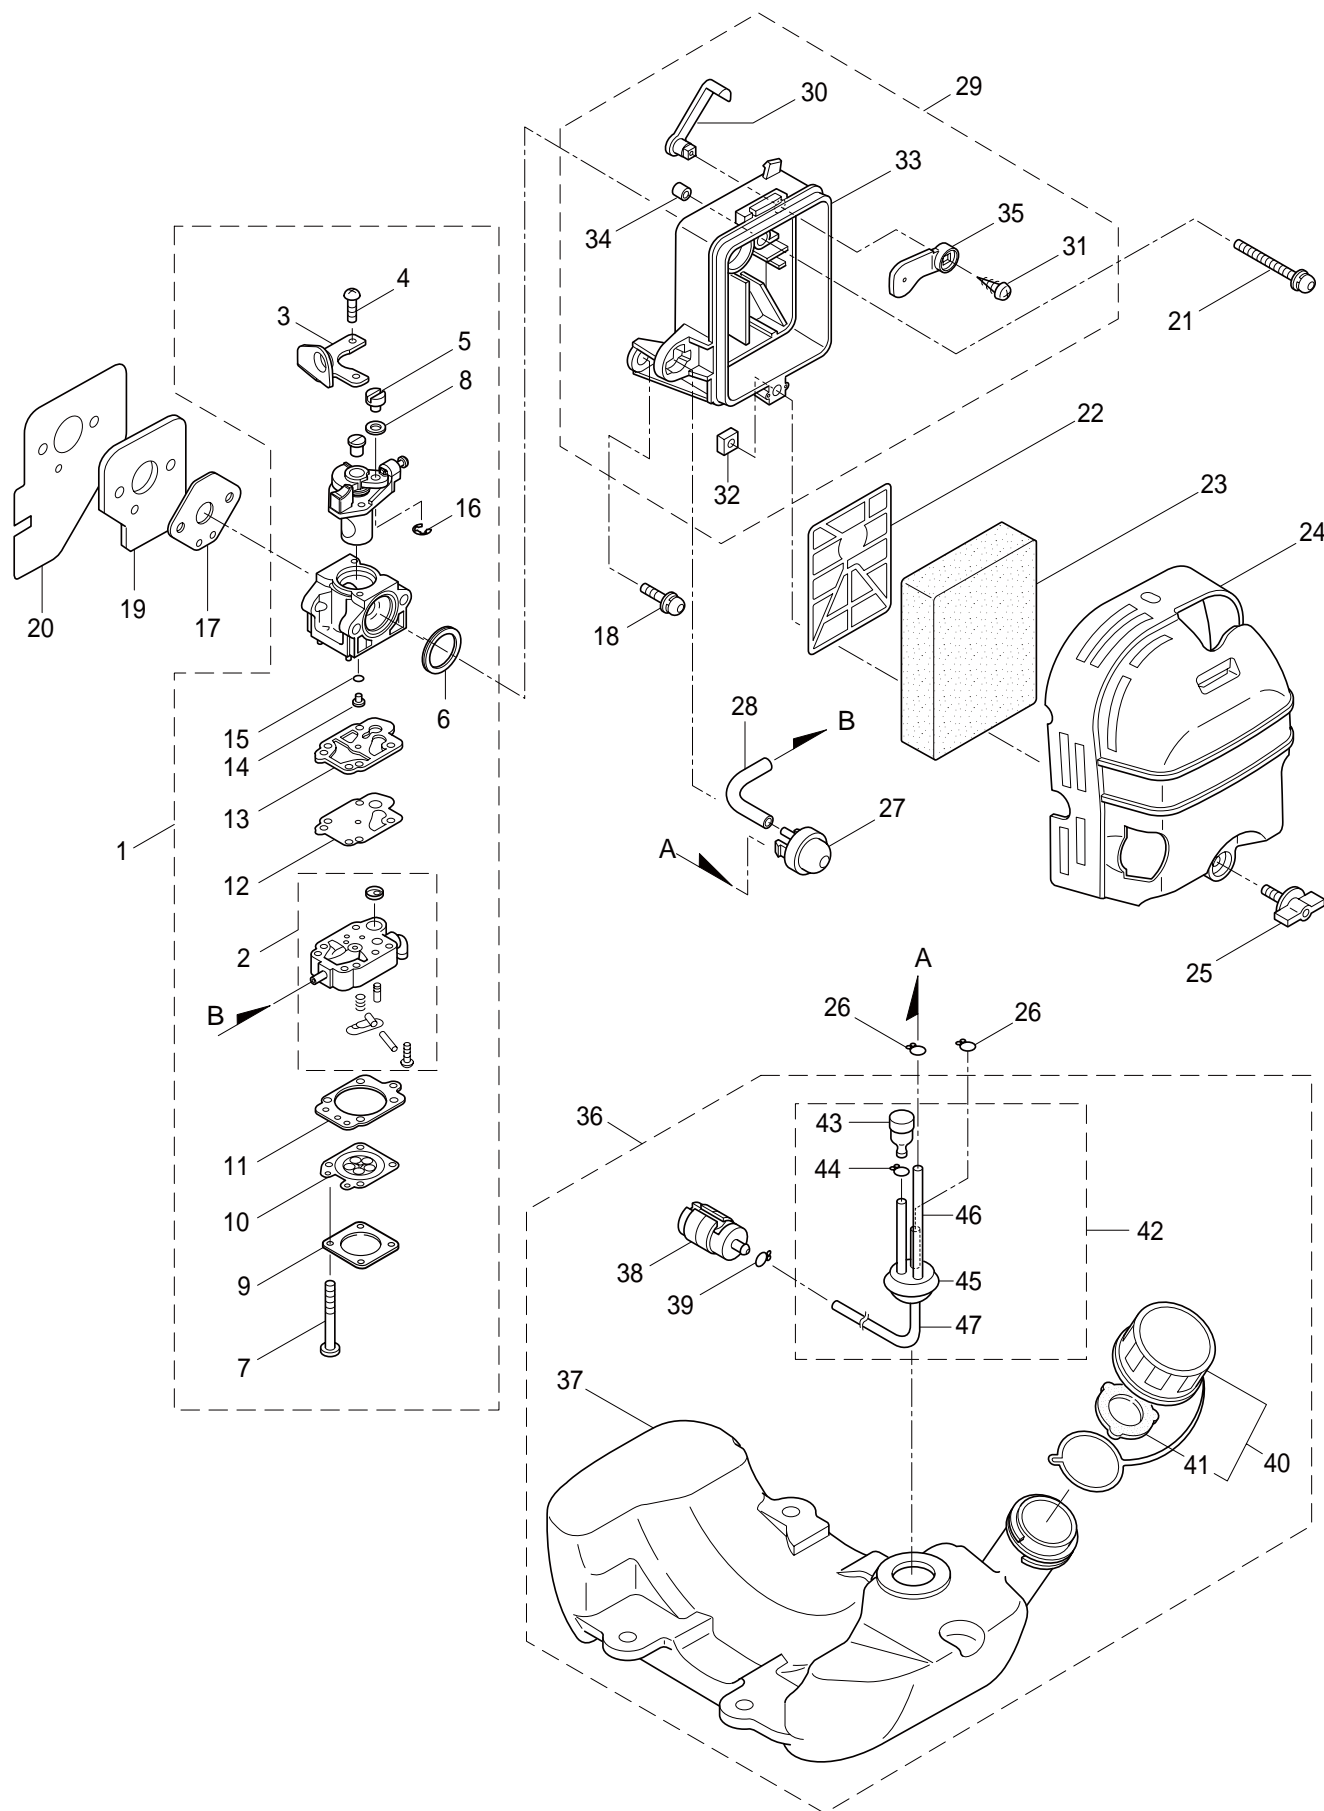

4. BC4320H-RS
CARBURETOR, FUELTANK

Ref. No.	Part No.	Part Name	Q'ty	Remarks
4-46	282511	Return Pipe	1	
4-47	262649	Fuel Pipe	1