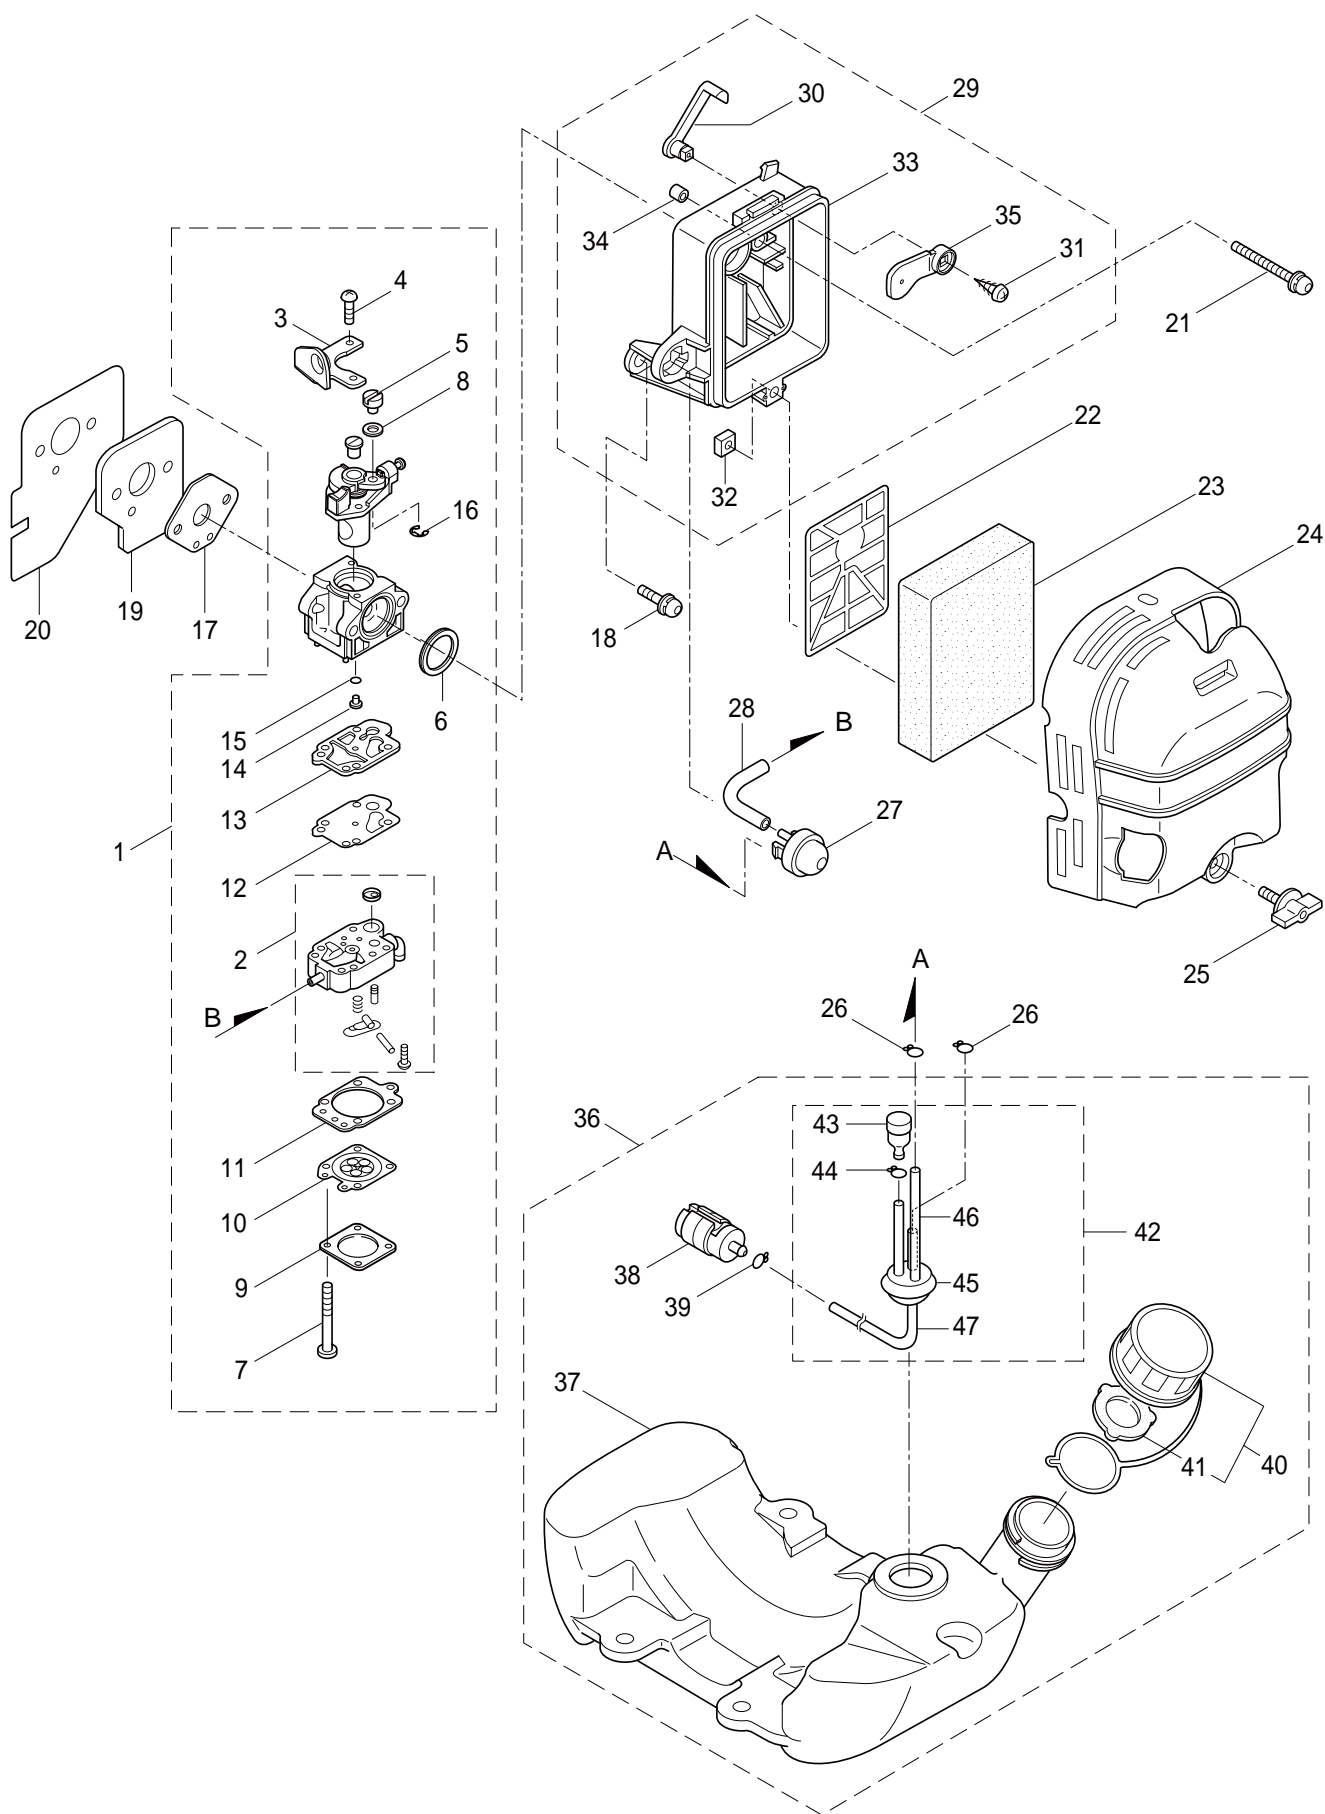

4. BC4320H-RS
CARBURETOR, FUELTANK

Ref. No.	Part No.	Part Name	Q'ty	Remarks
4-1	284109	Carburetor Ass'y	1	Incl.2-16
4-2	283124	Pump Body	1	
4-3	264677	Bracket	1	
4-4	261875	Screw	2	
4-5	261658	Swivel	1	
4-6	261657	Packing	1	
4-7	263737	Screw	4	
4-8	264678	Washer	1	
4-9	263726	Cover Plate	1	
4-10	283905	Diaphragm, Meterring	1	
4-11	263727	Gasket	1	
4-12	262994	Diaphragm, Fuel Pump	1	
4-13	282576	Gasket	1	
4-14	283125	Main Jet	1	
4-15	261871	O-Ring	1	
4-16	261876	E-Ring	1	
4-17	282301	Gasket	1	
4-18	264807	Cap Screw	1	M5x16
4-19	283086	Divider	1	
4-20	283087	Gasket	1	
4-21	262720	Cap Screw	2	M5x55
4-22	282481	Plate	1	
4-23	282306	Element	1	
4-24	282307	Cleaner Cover	1	
4-25	281438	Knob	1	
4-26	261117	Clip	2	
4-27	282299	Pump	1	
4-28	282512	Fuel Pipe	1	
4-29	282302	Case Ass'y	1	Incl.30-35
4-30	282305	Lever	1	
4-31	269032	Screw	1	
4-32	269423	Nut	1	
4-33	282303	Case Body	1	
4-34	282484	Sleeve	3	
4-35	282304	Valve	1	
4-36	282309	Fuel Tank Ass'y	1	Incl.37-47
4-37	282310	Fuel Tank	1	
4-38	267328	Fuel Filter Ass'y	1	
4-39	261117	Clip	1	
4-40	281564	Fuel Tank Cap Ass'y	1	Incl.41
4-41	269377	Gasket	1	
4-42	282312	Fuel Pipe Ass'y	1	Incl.43-47
4-43	261590	Breather	1	
4-44	261117	Clip	1	
4-45	268065	Grommet	1