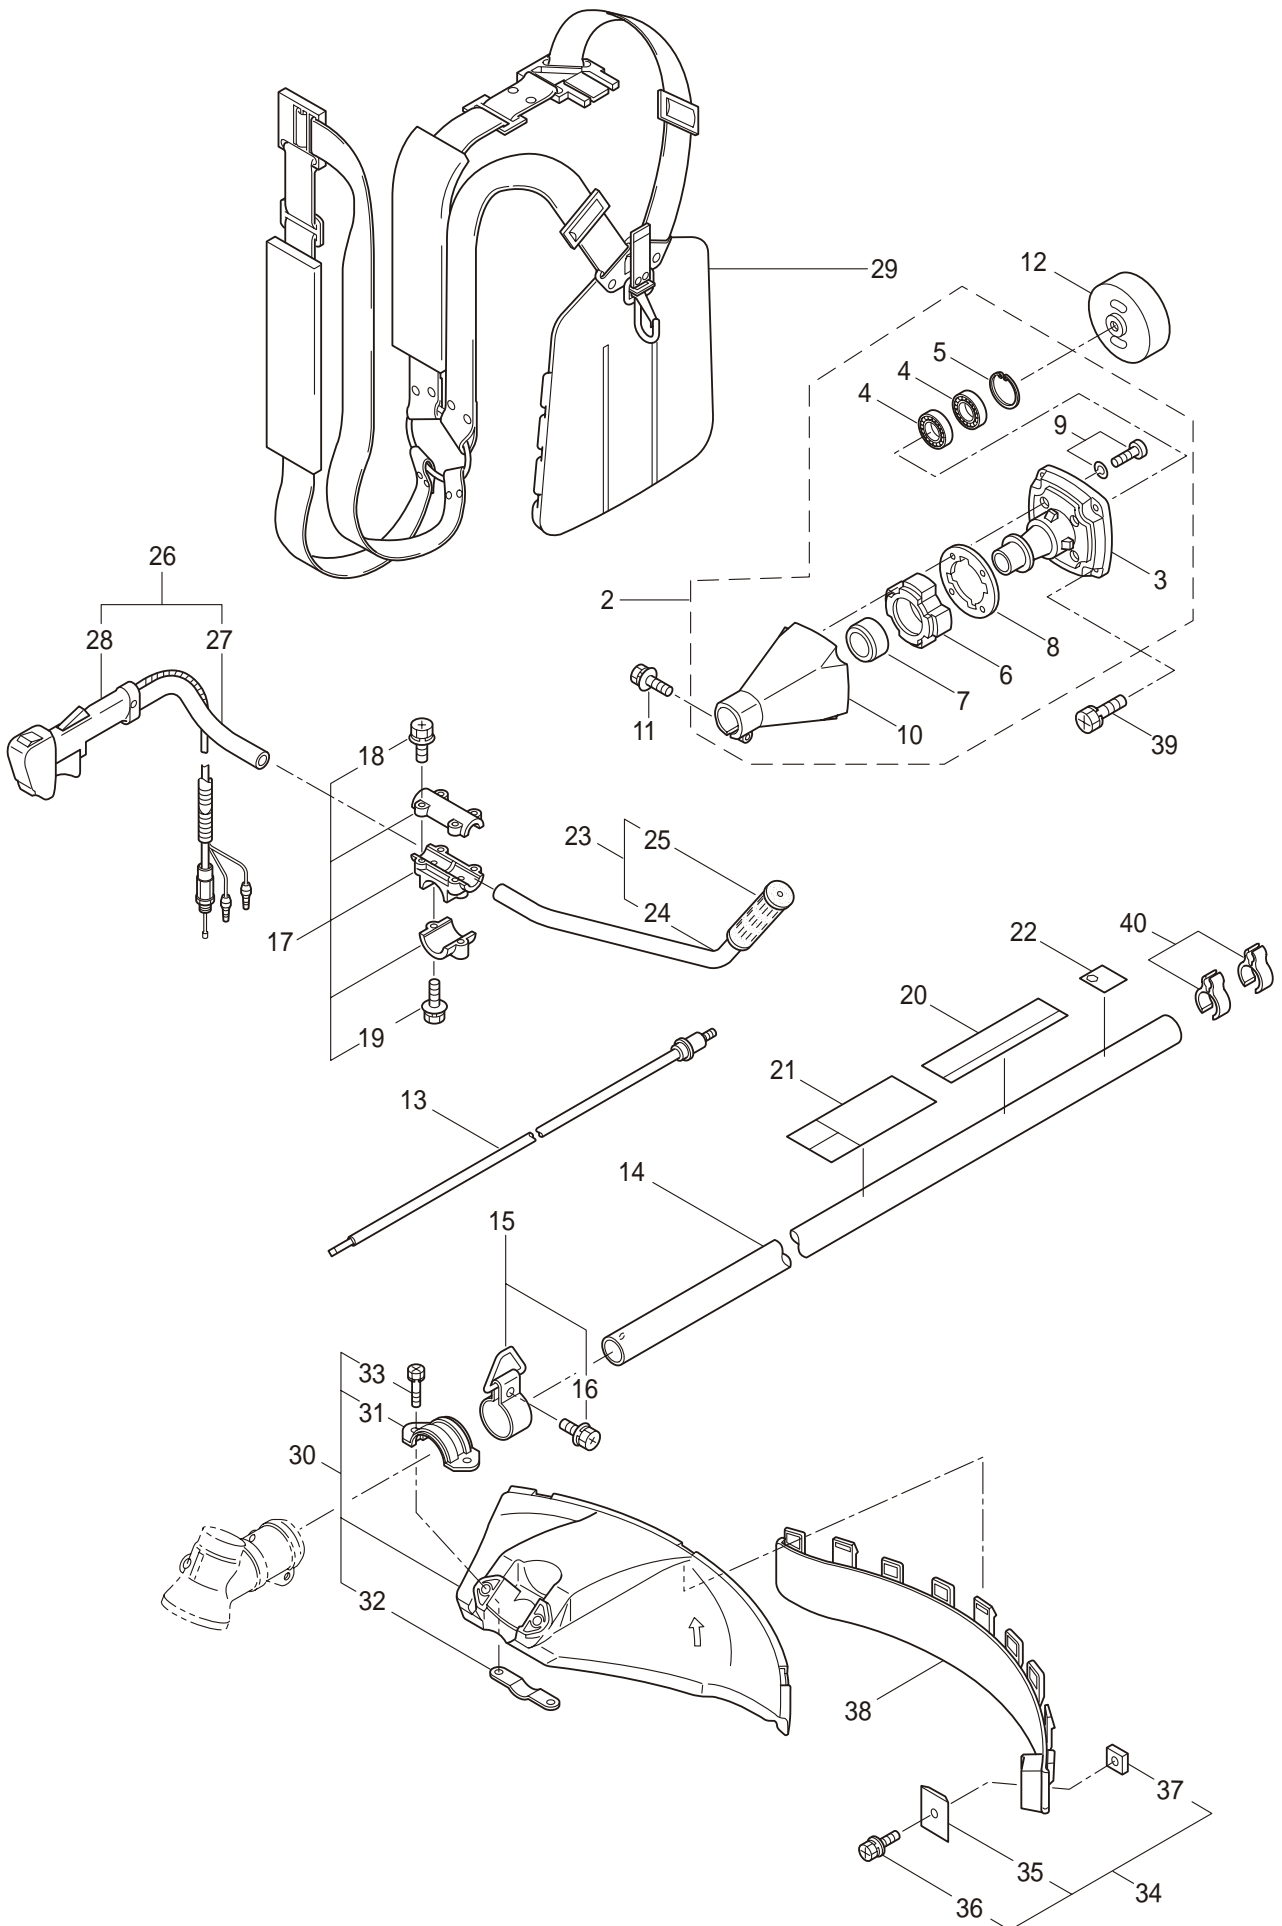

PARTS LIST

BC4320H-RS

CONTENTS

1. MAIN BODY	1 ~ 2
2. GEARCASE	3 ~ 4
3. ENGINE	5 ~ 8
4. CARBURETOR, FUEL TANK	9 ~ 12

2008. 01.

P/N 522319-1

1. BC4320H-RS
MAIN BODY

Ref. No.	Part No.	Part Name	Q'ty	Remarks
1-1	363298	BC4320H-RS	1	
1-2	228329	Clutch Case Ass'y	1	Incl.3-10
1-3	227729	Bearing Case	1	
1-4	140474	Bearing	2	#6202ZZ
1-5	012380	Snap Ring	1	#35
1-6	217045	Buffer (A)	1	
1-7	217046	Buffer (B)	1	
1-8	217047	Washer	1	
1-9	092033	Screw	4	M5x15
1-10	227728	Driveshaft Tube Adapter	1	
1-11	092556	Bolt	1	M6x30
1-12	211203	Clutch Drum	1	
1-13	217897	Driveshaft Ass'y	1	
1-14	217900	Driveshaft Tube	1	
1-15	217850	Hanging Bracket Ass'y	1	Incl.16
1-16	092548	Bolt	1	M5x15
1-17	217638	Bracket Ass'y	1	Incl.18,19
1-18	092554	Bolt	4	M6x25
1-19	092556	Bolt	2	M6x30
1-20	228333	Label	1	BC4320H-RS
1-21	223188	Label	1	
1-22	228207	Label	1	
1-23	228398	Handle Ass'y-Left	1	Incl.24,25
1-24	228399	Handle (A)	1	
1-25	226512	Grip	1	
1-26	229074	Handle Ass'y-Right	1	Incl.27,28
1-27	228401	Handle (B)	1	
1-28	229005	Throttle Trigger	1	
1-29	219612	Hanging Strap Ass'y	1	
1-30	228303	Safety Cover Ass'y	1	Incl.31-33
1-31	223179	Bracket	1	
1-32	223180	Threaded Bracket	1	
1-33	092555	Bolt	2	M6x30
1-34	228301	Code Cutter Ass'y	1	Incl.35-37
1-35	227823	Code Cutter	1	
1-36	817002	Bolt	1	M5x20
1-37	228325	Nut	1	
1-38	227812	Extension	1	
1-39	092552	Bolt	4	M6x20
1-40	219161	Wire Guide	2	