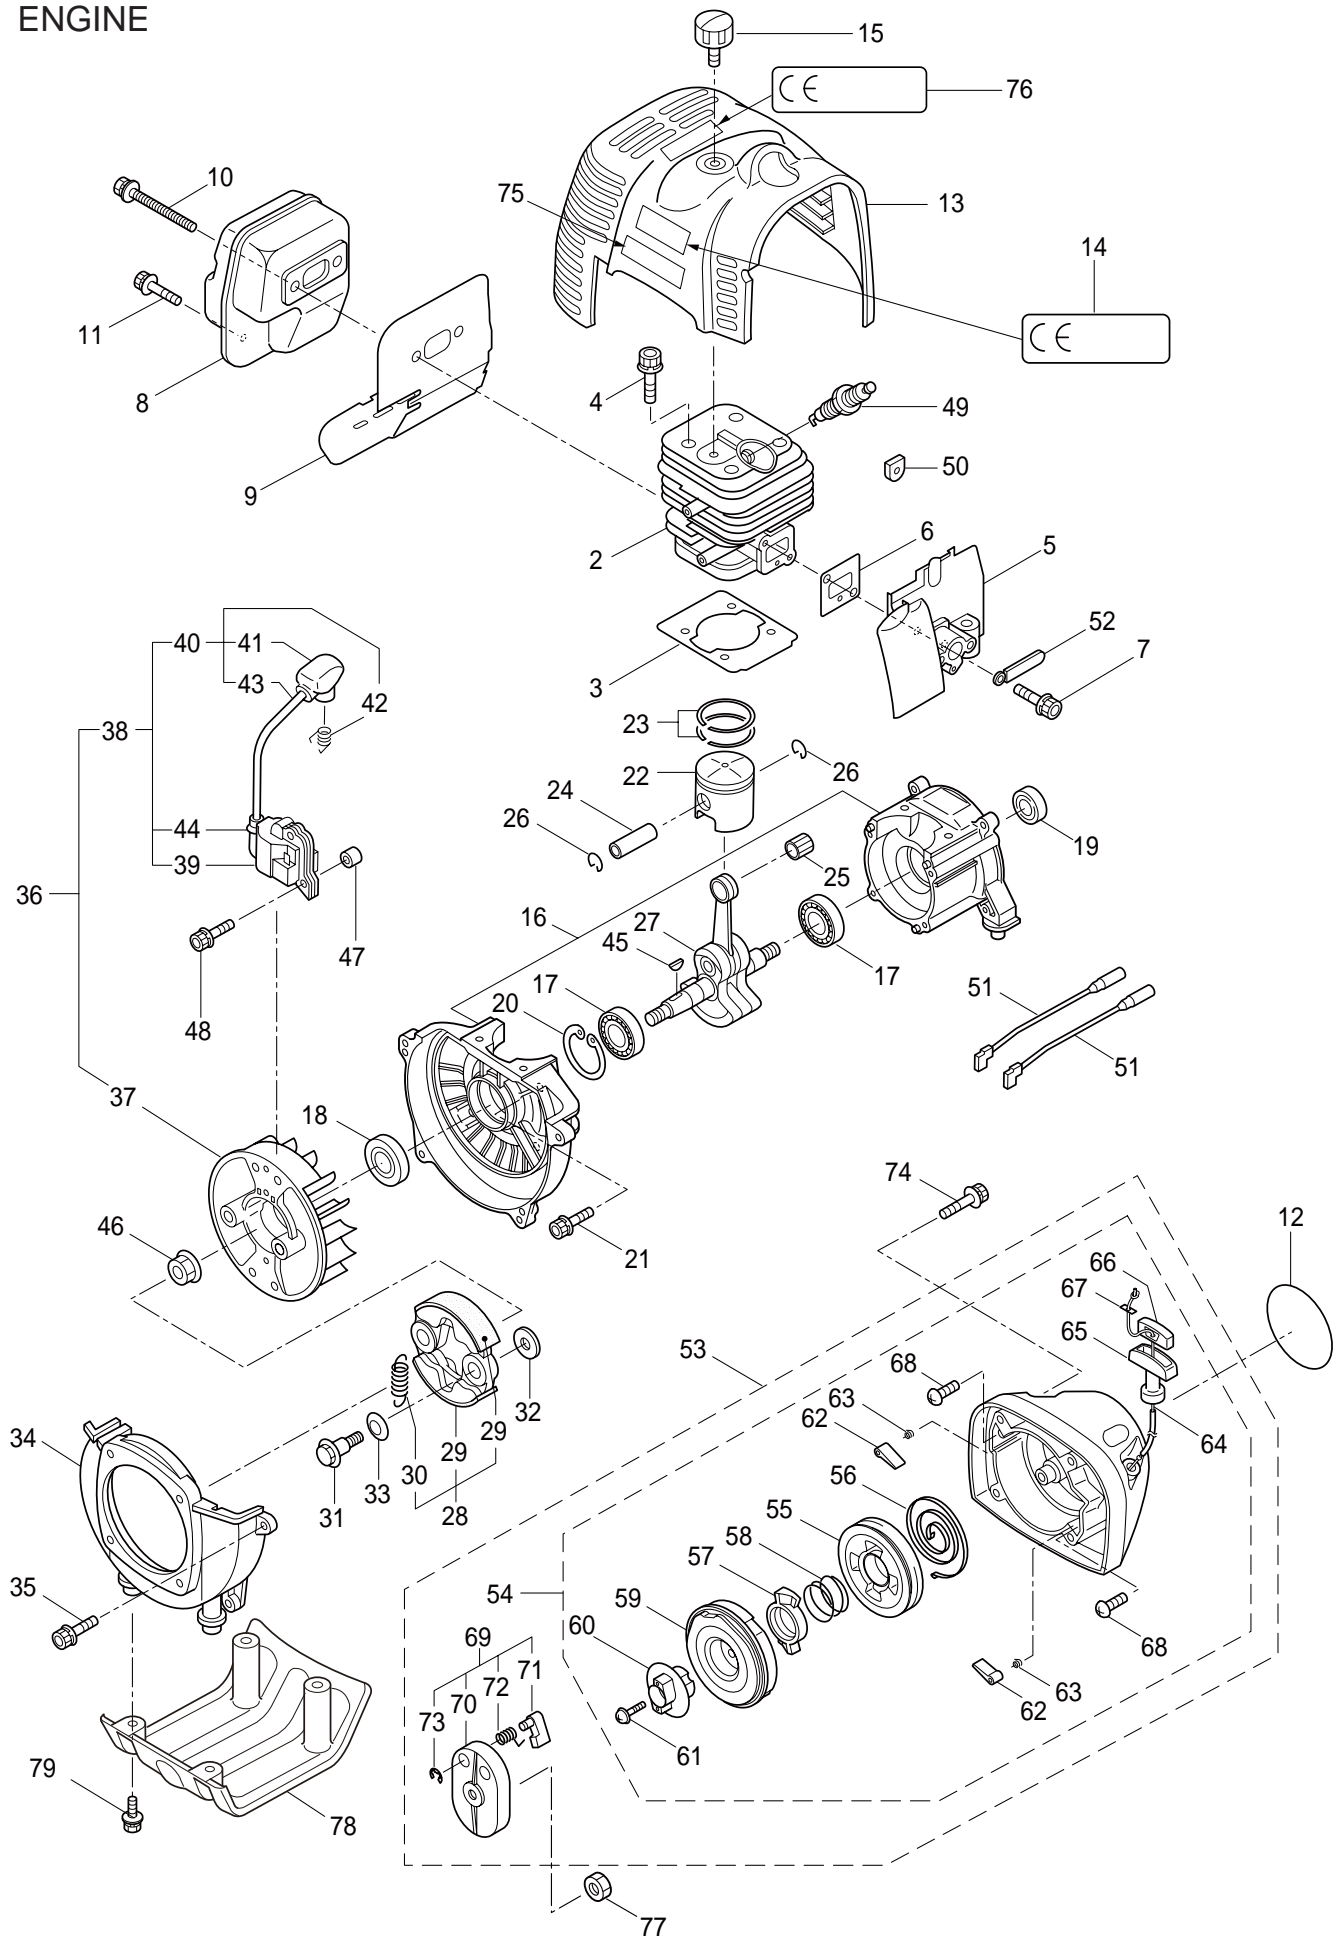

3.BC4320H-RS
ENGINE

Ref. No.	Part No.	Part Name	Q'ty	Remarks
3-1	858297	Engine	1	NE420/13
3-2	282257	Cylinder	1	New gasket required
3-3	282259	Gasket	1	
3-4	261612	Cap Screw	4	M5x30
3-5	282261	Insulator	1	New gasket required
3-6	282262	Gasket	1	
3-7	267290	Cap Screw	2	M5x20
3-8	282264	Muffler Comp.	1	
3-9	282271	Gasket	1	
3-10	266713	Cap Screw	2	M5x60
3-11	283315	Screw	1	M5x12W-12
3-12	283135	Label	1	REVERSE2/NE420
3-13	282274	TopCover	1	
3-14	265694	Label	1	
3-15	262556	Knob	1	
3-16	282277	Crankcase	1	
3-17	262658	Bearing	2	#6202C3
3-18	262660	Oil Seal	1	TC15357
3-19	262565	Oil Seal	1	ISCD15257
3-20	012380	Snap Ring	1	#35
3-21	261612	Cap Screw	4	M5x30
3-22	265227	Piston	1	
3-23	262476	Piston Ring	2	(2)Required
3-24	262749	Piston Pin	1	
3-25	262659	Bearing,Needle	1	KTV111414EG01B2
3-26	262479	Clip,Piston Pin	2	
3-27	283038	Crankshaft/Conn.RodAss'y	1	
3-28	282743	Clutch Ass'y	1	Incl.29,30
3-29	282624	Clutch Shoe	2	(2)required
3-30	263617	Spring,Clutch	1	2.3-44.8L
3-31	282321	Cap Screw	2	M8x1.25
3-32	262683	Washer	2	8x22x1.2
3-33	262682	Wave Washer	2	
3-34	282285	FanCover	1	
3-35	261250	Cap Screw	4	M5x20
3-36	282287	Magneto Ass'y	1	Incl.37-44
3-37	282288	Rotor/Fan	1	
3-38	282289	Ignition Coil Ass'y	1	Incl.39-44
3-39	267572	Coil	1	
3-40	282290	Spark Plug Wire Ass'y	1	Incl.41-43
3-41	282292	Plug Boot	1	
3-42	261075	Connector	1	
3-43	282291	Spark Plug Wire	1	
3-44	261072	Cap	1	
3-45	261076	Woodruff Key	1	3x10