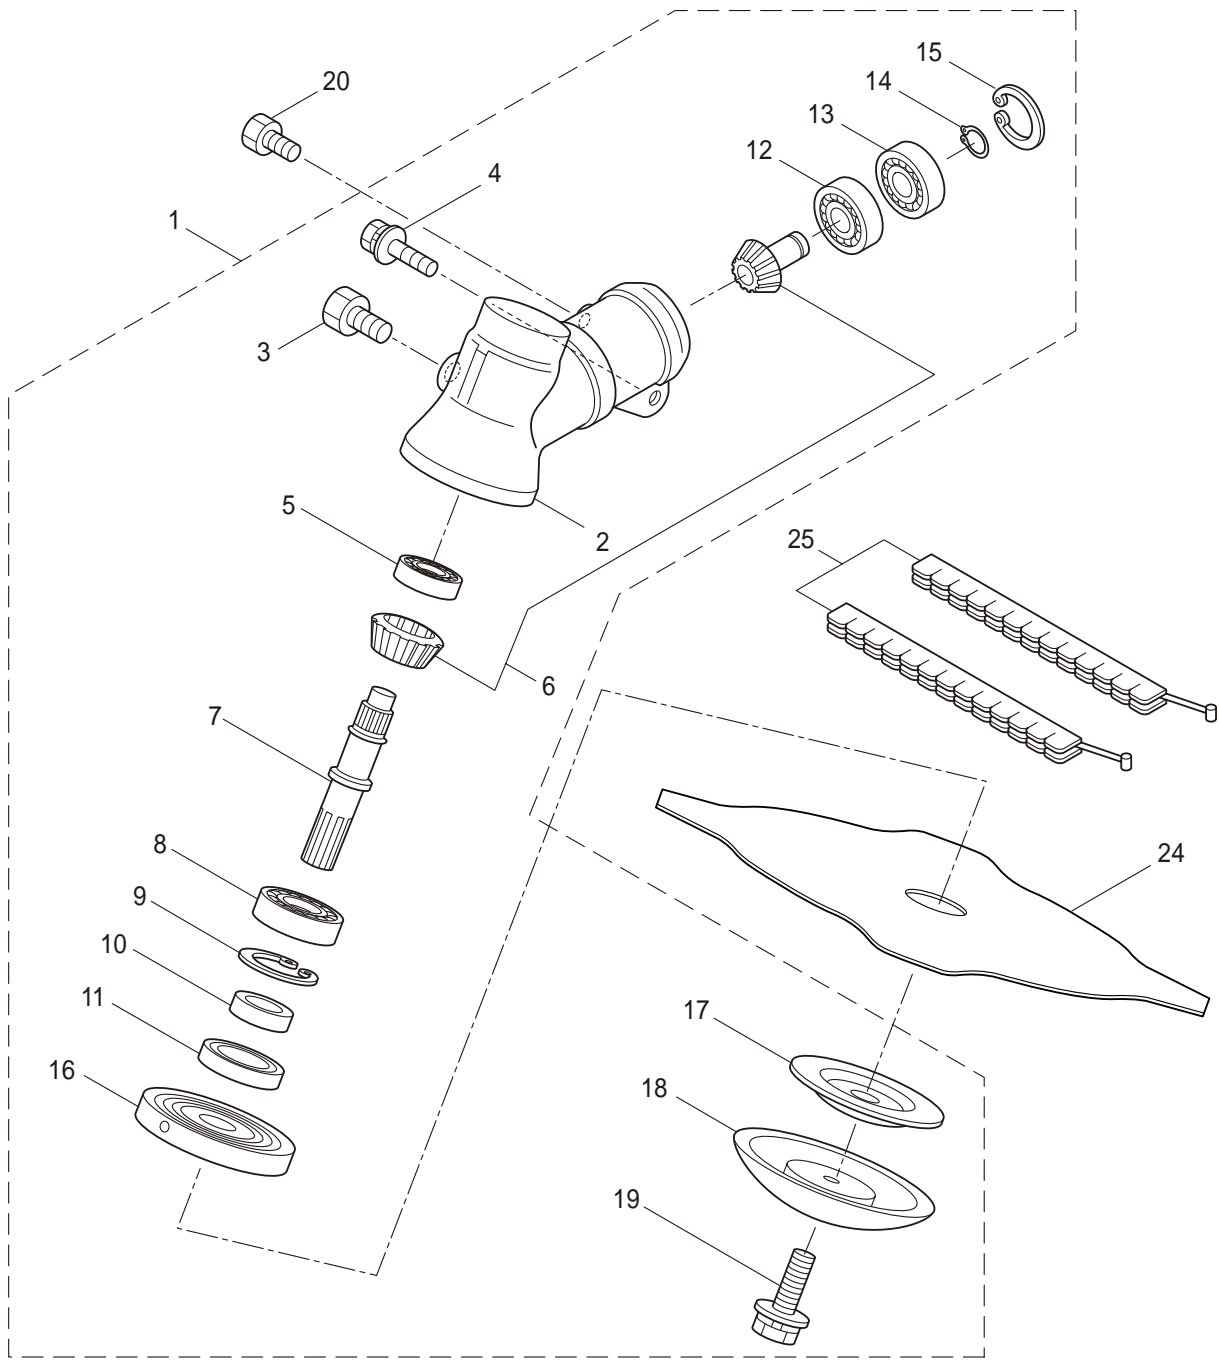

2. BC4320H-RS GEARCASE

Ref. No.	Part No.	Part Name	Q'ty	Remarks
2-1	219645	Gearcase Ass'y	1	Incl.2-19
2-2	219646	Gearcase	1	
2-3	089884	Bolt	1	M8x10
2-4	092556	Bolt	1	M6x30
2-5	210560	Bearing	1	#609
2-6	227102	Gear Set	1	
2-7	217057	Blade Shaft	1	
2-8	022009	Bearing	1	#6002
2-9	016732	Snap Ring	1	#32
2-10	212394	Collar	1	15x22x8L
2-11	211818	Oil Seal	1	D22 32 6
2-12	014490	Bearing	1	#6000
2-13	106933	Bearing	1	#6000Z
2-14	014210	Snap Ring	1	#10
2-15	054676	Snap Ring	1	#26
2-16	217060	Boss Adapter	1	
2-17	217061	Clamping Washer	1	
2-18	210308	Stabilizer	1	
2-19	215610	Bolt	1	M8x22,Counterclockwise
2-20	089747	Bolt	1	M6x12
2-21	210418	Box Spanner	1	13x19x(+)
2-22	022865	Double-endedWrench	1	8x10
2-23	210181	LeverHandle	1	3.5x170L
2-24	054751	Mowing Blade	1	255x4
2-25	220534	Blade Cover	1	
2-26	227409	Nylon Head (L) 5	1	
2-27	228586	Instruction Manual	1	
2-28	522319	Parts List	1	BC4320H-RS