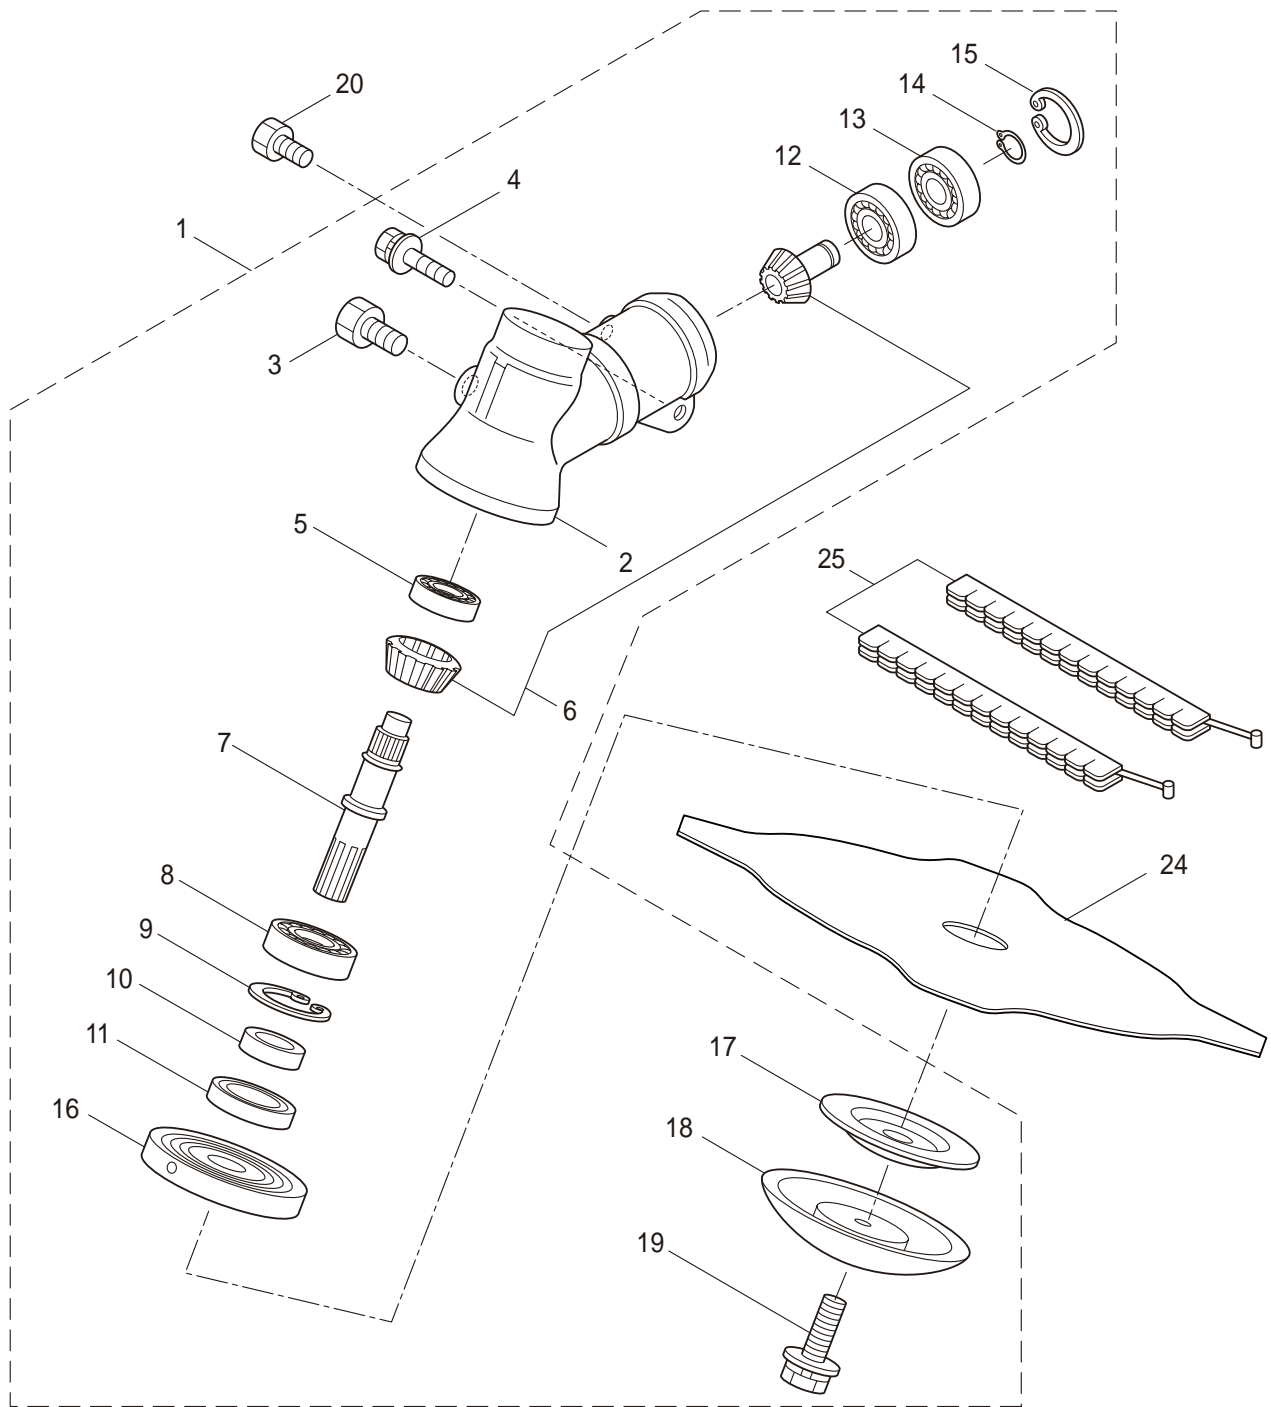

2. BC5020H-RS GEARCASE

Ref. No.	Part No.	Part Name	Q'ty	Remarks
2-1	219645	Gearcase Ass'y	1	Incl.2-19
2-2	219646	Gearcase	1	
2-3	089884	Bolt	1	M8x10
2-4	092556	Bolt	1	M6x30
2-5	210560	Bearing	1	#609
2-6	227102	Gear Set	1	
2-7	217057	Blade Shaft	1	
2-8	022009	Bearing	1	#6002
2-9	016732	Snap Ring	1	#32
2-10	212394	Collar	1	15x22x8L
2-11	211818	Oil Seal	1	D22 32 6
2-12	014490	Bearing	1	#6000
2-13	106933	Bearing	1	#6000Z
2-14	014210	Snap Ring	1	#10
2-15	054676	Snap Ring	1	#26
2-16	217060	Boss Adapter	1	
2-17	217061	Clamping Washer	1	
2-18	210308	Stabilizer	1	
2-19	215610	Bolt	1	M8x22,Counterclockwise
2-20	089747	Bolt	1	M6x12
2-21	210418	Box Spanner	1	13x19x(+)
2-22	022865	Double-endedWrench	1	8x10
2-23	210181	LeverHandle	1	3.5x170L
2-24	054751	Mowing Blade	1	255x4
2-25	220534	Blade Cover	1	
2-26	227409	Nylon Head (L) 5	1	
2-27	228586	Instruction Manual	1	
2-28	522506	Parts List	1	BC5020H-RS