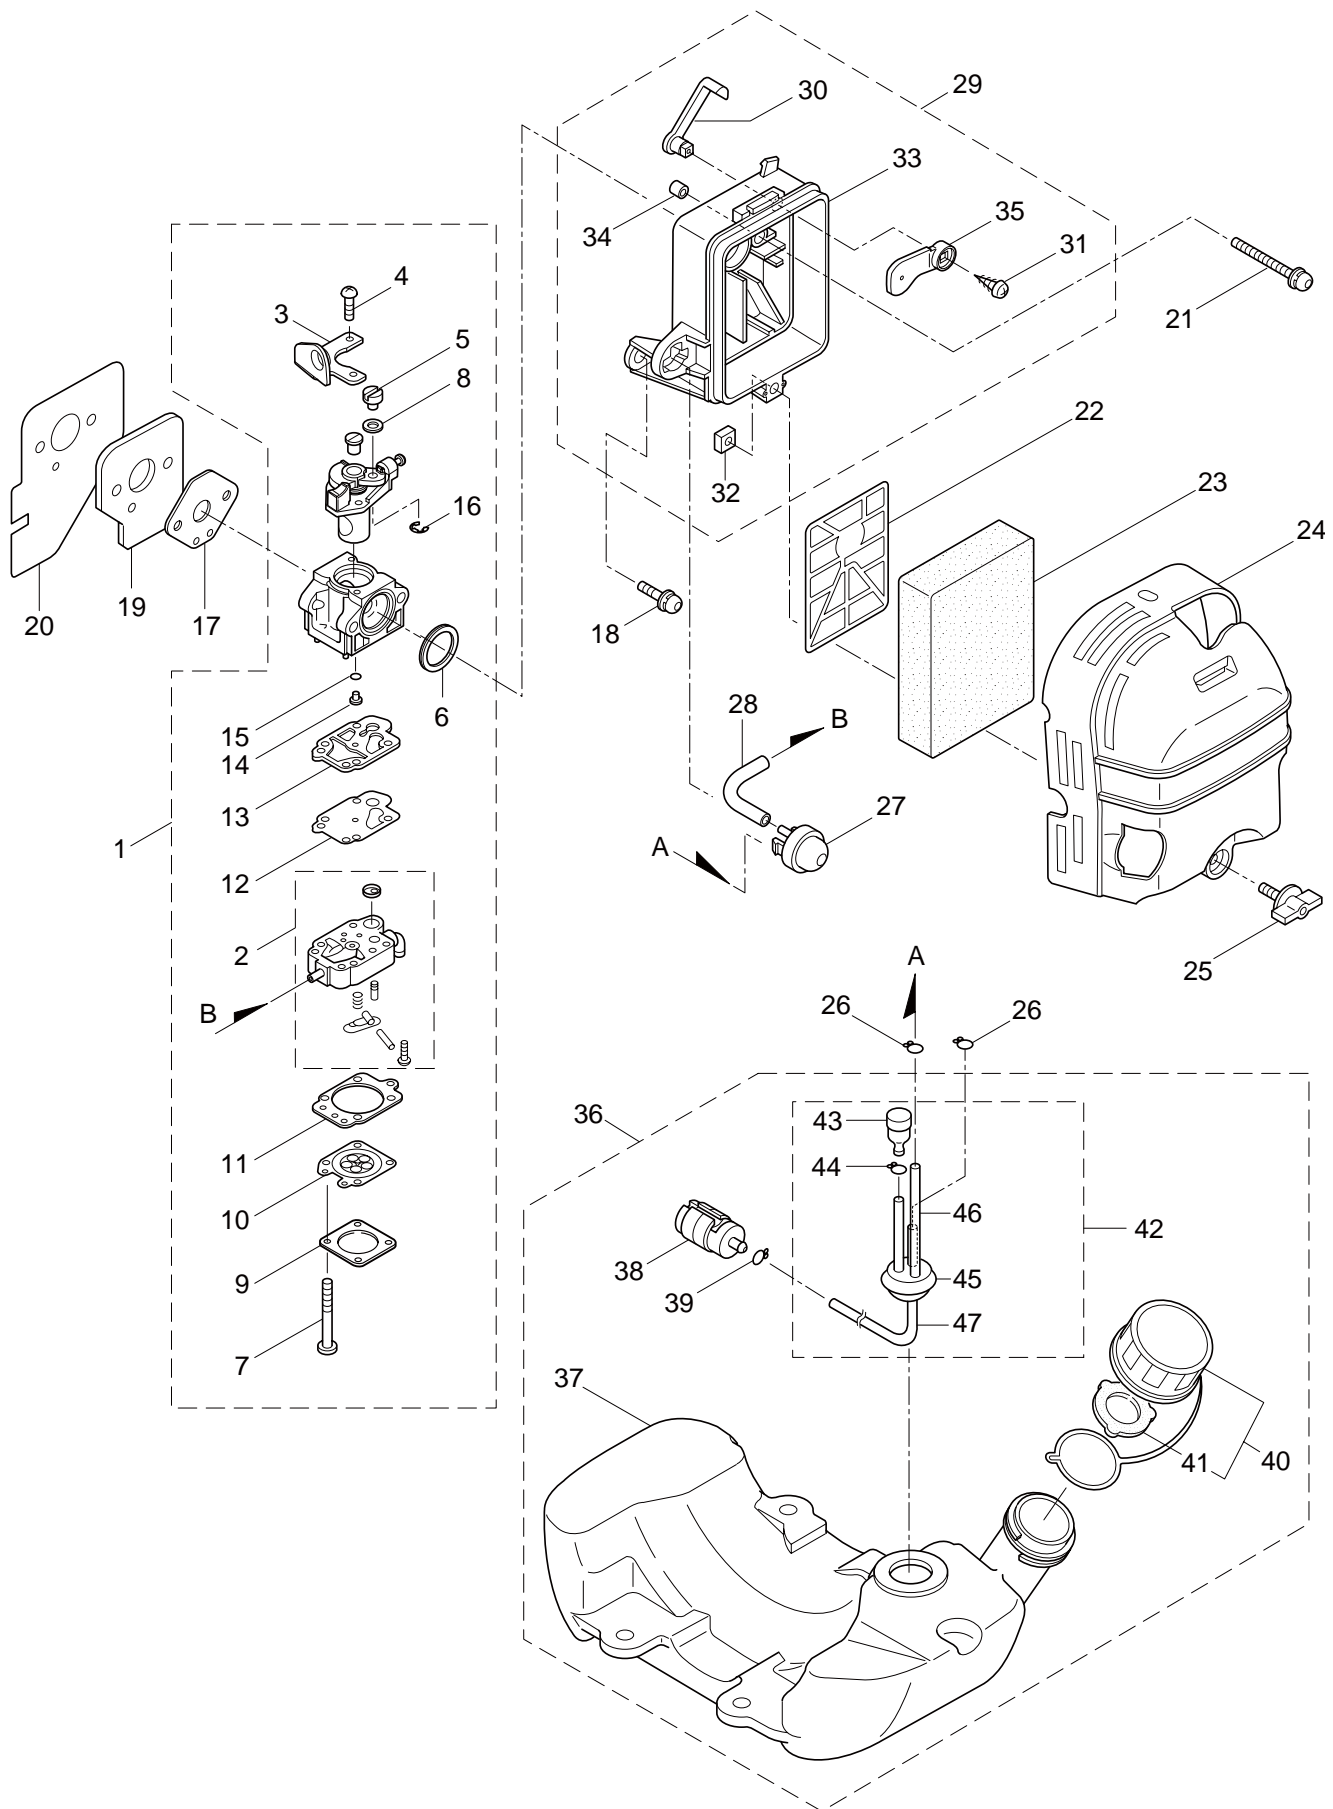

4. BC5020H-RS
CARBURETOR, FUELTANK

Ref. No.	Part No.	Part Name	Q'ty	Remarks
4-46	282511	Return Pipe	1	
4-47	262649	Fuel Pipe	1