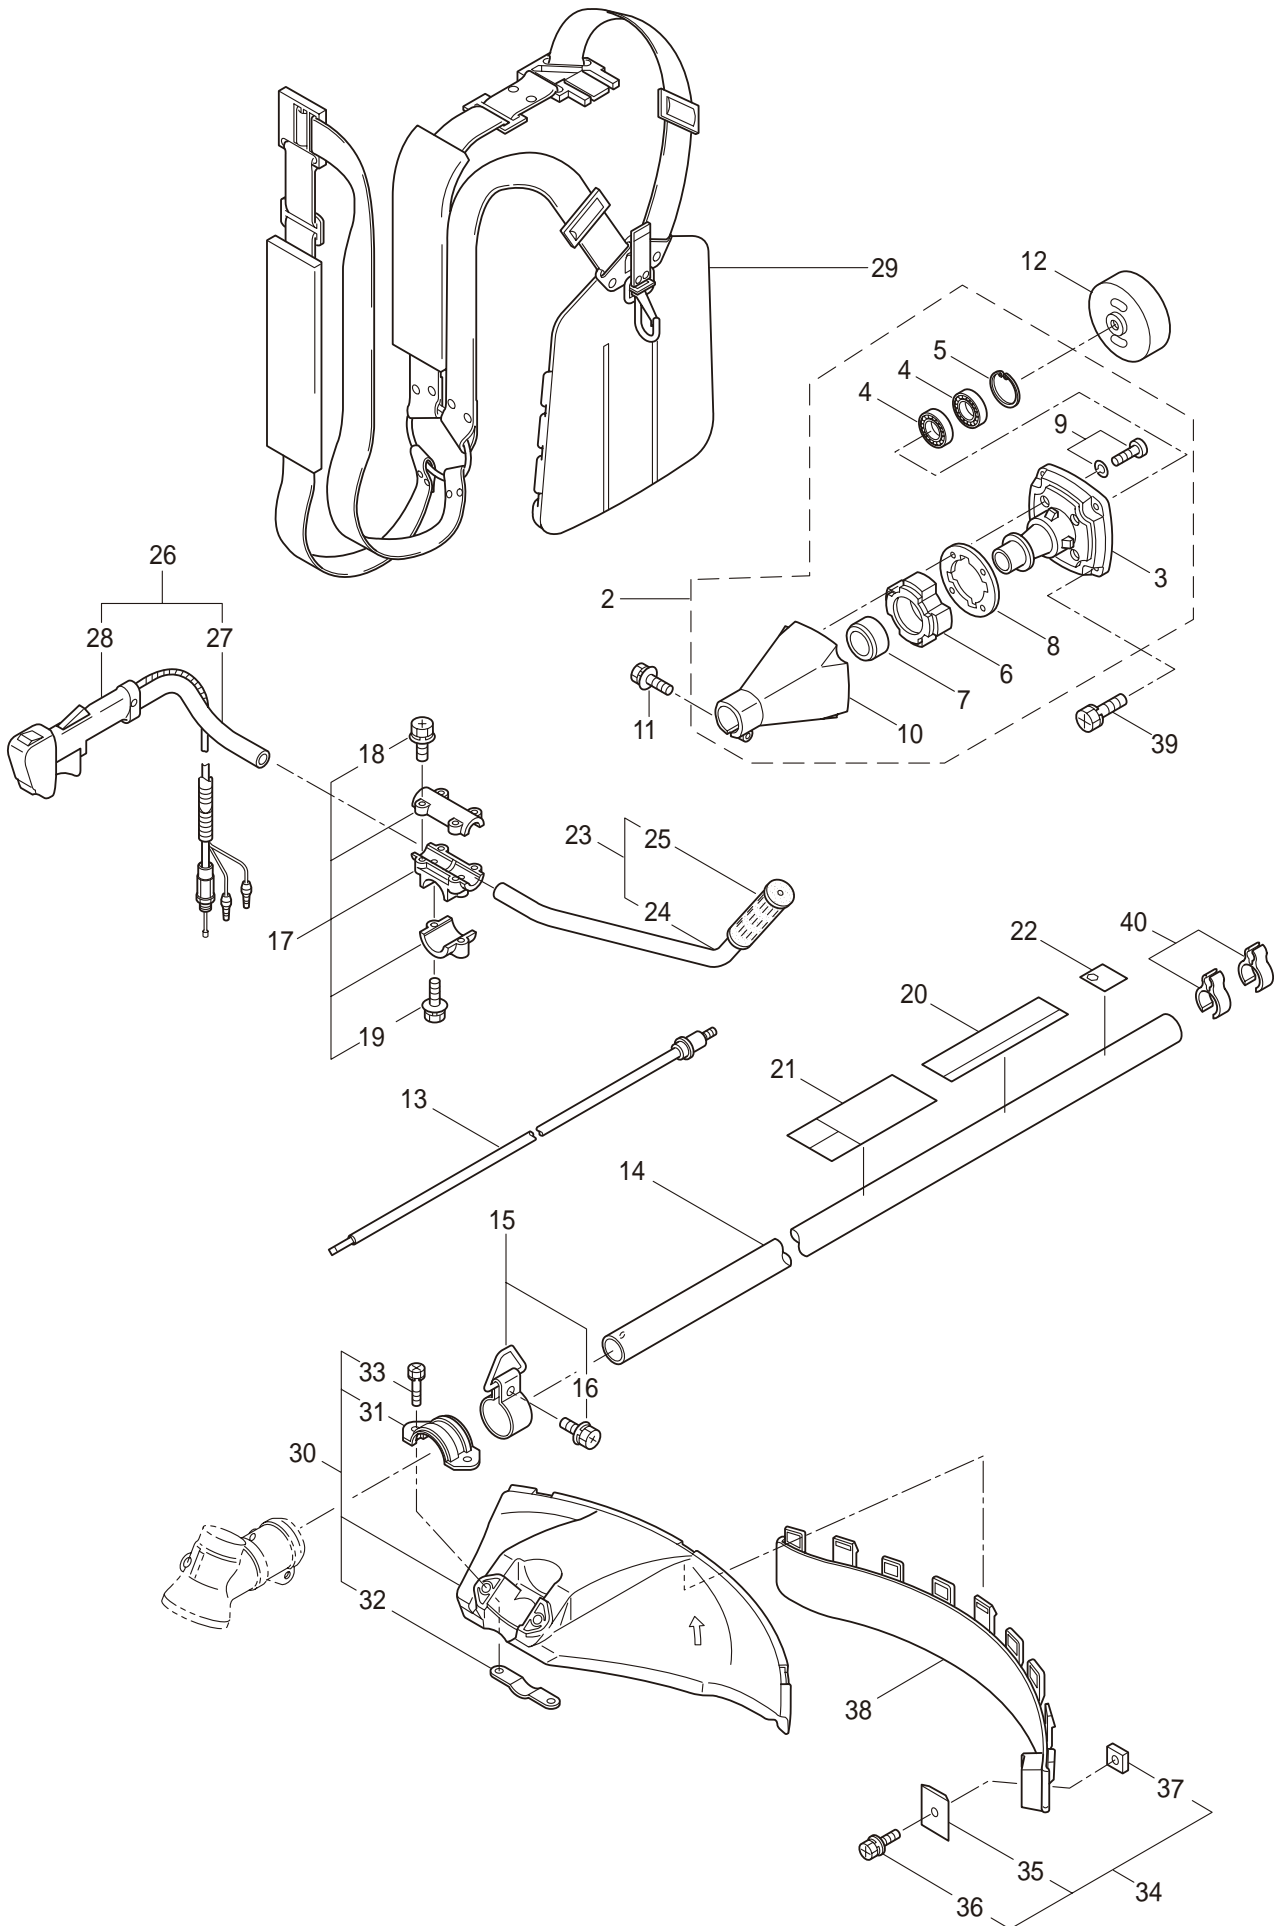

PARTS LIST

BC5020H-RS

CONTENTS

1. MAIN BODY	1 ~ 2
2. GEARCASE	3 ~ 4
3. ENGINE	5 ~ 8
4. CARBURETOR, FUEL TANK	9 ~ 12

2008. 01.

MARUYAMA

P/N 522506

1. BC5020H-RS
MAIN BODY

Ref. No.	Part No.	Part Name	Q'ty	Remarks
1-1	363448	BC5020H-RS	1	
1-2	228329	Clutch Case Ass'y	1	Incl.3-10
1-3	227729	Bearing Case	1	
1-4	140474	Bearing	2	#6202ZZ
1-5	012380	Snap Ring	1	#35
1-6	217045	Buffer (A)	1	
1-7	217046	Buffer (B)	1	
1-8	217047	Washer	1	
1-9	092033	Screw	4	M5x15
1-10	227728	Driveshaft Tube Adapter	1	
1-11	092556	Bolt	1	M6x30
1-12	211203	Clutch Drum	1	
1-13	217897	Driveshaft Ass'y	1	
1-14	217900	Driveshaft Tube	1	
1-15	217850	Hanging Bracket Ass'y	1	Incl.16
1-16	092548	Bolt	1	M5x15
1-17	217638	Bracket Ass'y	1	Incl.18,19
1-18	092554	Bolt	4	M6x25
1-19	092556	Bolt	2	M6x30
1-20	228755	Label	1	BC5020H-RS
1-21	223188	Label	1	
1-22	228207	Label	1	
1-23	228398	Handle Ass'y-Left	1	Incl.24,25
1-24	228399	Handle (A)	1	
1-25	226512	Grip	1	
1-26	229074	Handle Ass'y-Right	1	Incl.27,28
1-27	228401	Handle (B)	1	
1-28	229005	Throttle Trigger	1	
1-29	219612	Hanging Strap Ass'y	1	
1-30	228303	Safety Cover Ass'y	1	Incl.31-33
1-31	223179	Bracket	1	
1-32	223180	Threaded Bracket	1	
1-33	092555	Bolt	2	M6x30
1-34	228301	Code Cutter Ass'y	1	Incl.35-37
1-35	227823	Code Cutter	1	
1-36	817002	Bolt	1	M5x20
1-37	228325	Nut	1	
1-38	227812	Extension	1	
1-39	092552	Bolt	4	M6x20
1-40	219161	Wire Guide	2	