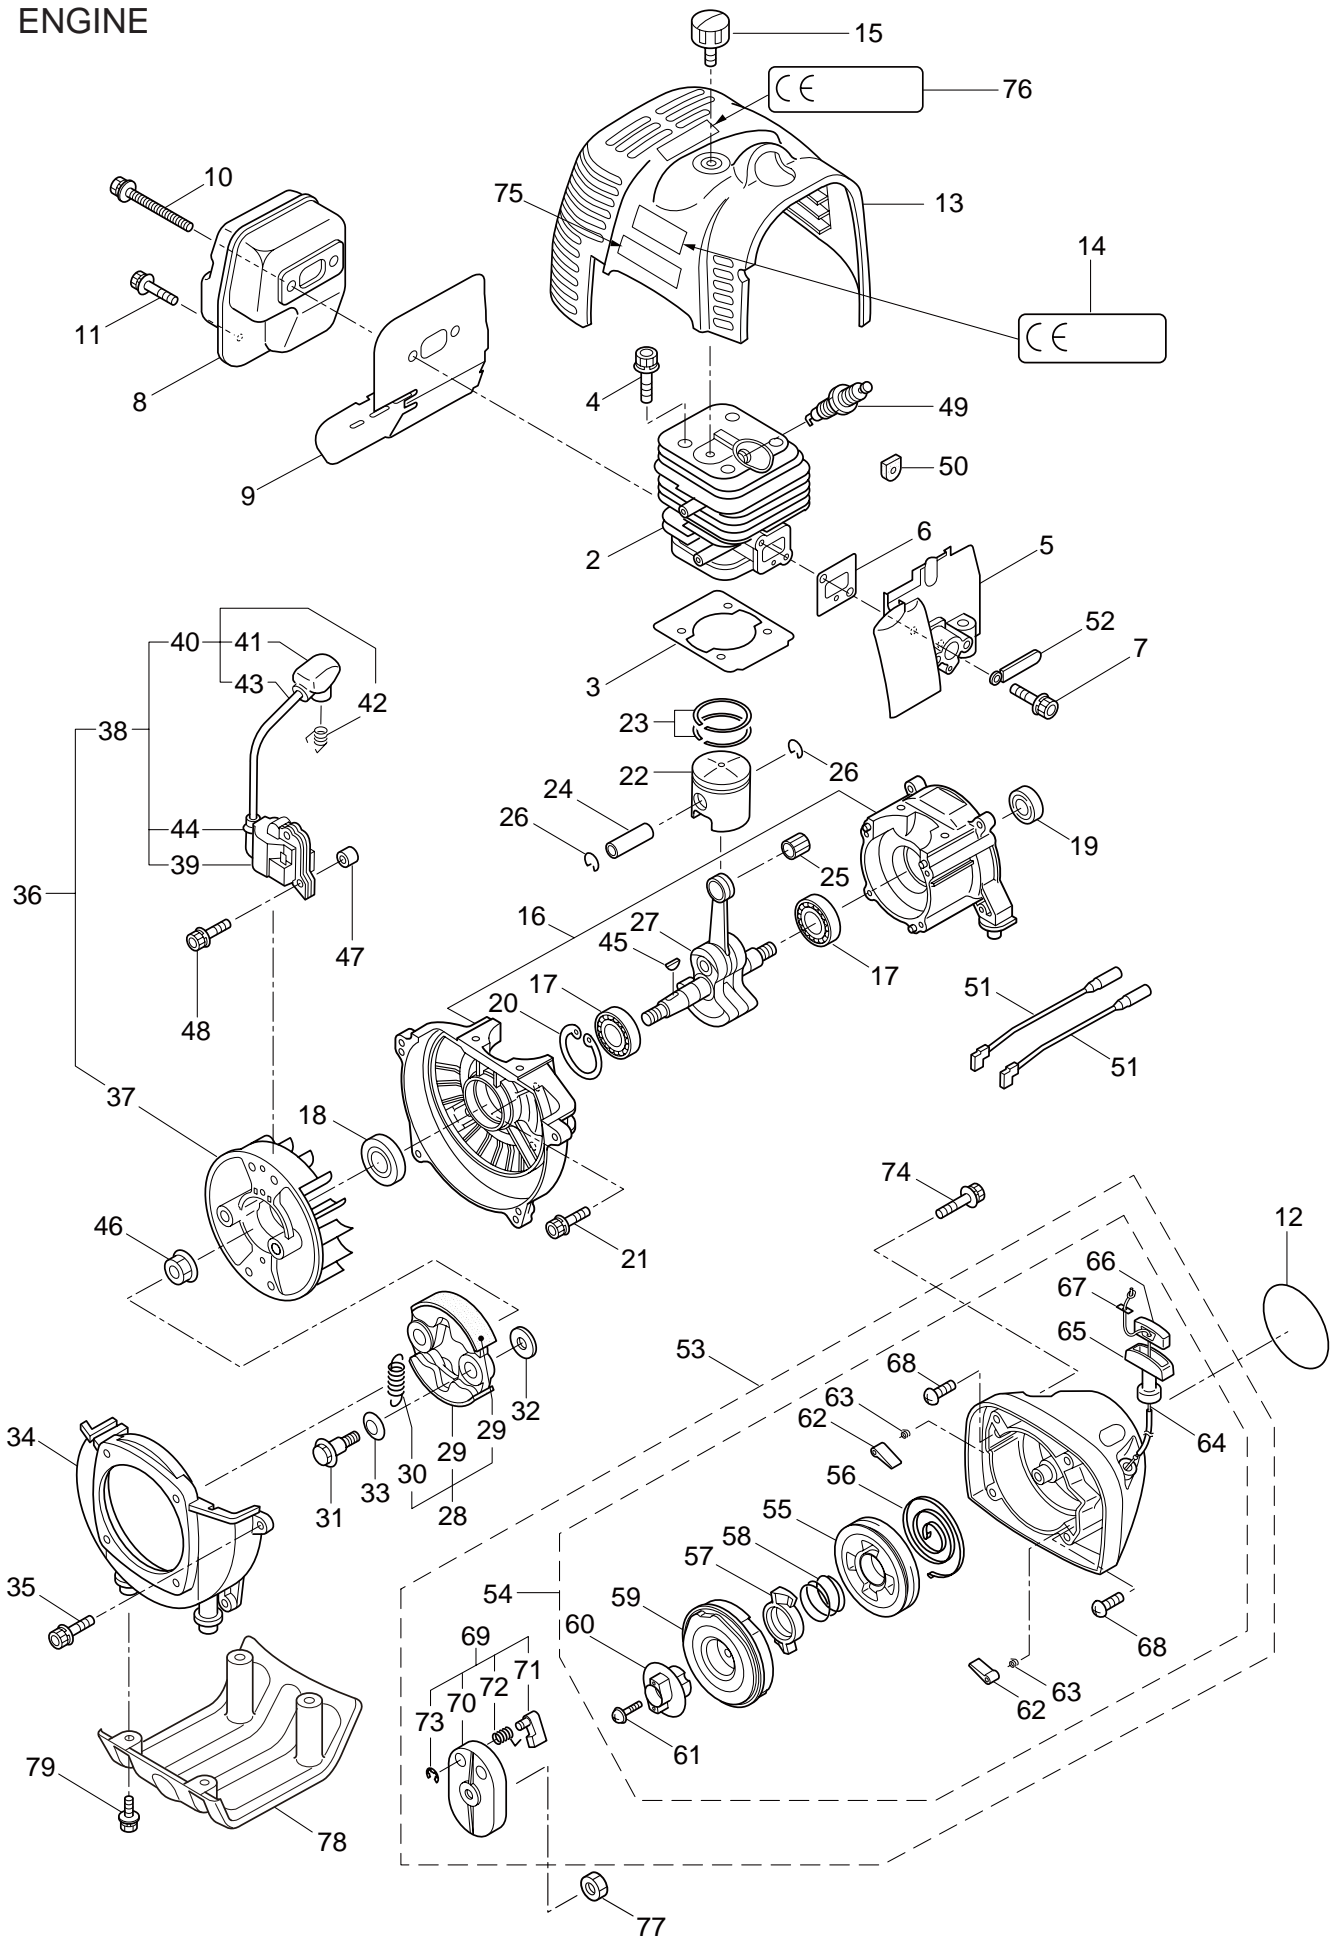

3. BC5020H-RS ENGINE

Ref. No.	Part No.	Part Name	Q'ty	Remarks
3-46	262731	Nut,Rotor	1	M10
3-47	280381	Spacer	2	
3-48	283669	Cap Screw	2	M4x25
3-49	262483	Spark Plug	1	NGK BP6Y
3-50	281172	Grommet	1	
3-51	267492	Lead	2	130L
3-52	264588	Clamp	1	
3-53	282294	Recoil Starter Ass'y	1	Incl.54-73
3-54	282295	Starter Ass'y	1	Incl.55-68
3-55	280994	Pulley	1	
3-56	280995	Spiral Spring	1	
3-57	280996	Pawl	1	
3-58	280997	Return Spring	1	
3-59	283123	Spring Comp.	1	
3-60	280999	Plate	1	
3-61	281000	Set Screw	1	
3-62	281001	Pawl	2	
3-63	281002	Return Spring	2	
3-64	281004	Starter Rope	1	
3-65	262633	Starter Grip	1	
3-66	262981	Cap	1	
3-67	281005	Rope Stopper	1	
3-68	282622	Screw	2	
3-69	282623	Starter Pulley Ass'y	1	Incl.70-73
3-70	282282	Starter Pulley	1	
3-71	262636	Pawl	2	
3-72	262637	Return Spring	2	
3-73	262638	E-Ring	2	
3-74	261607	Cap Screw	4	M5x16
3-75	262714	Label	1	MARUYAMA
3-76	267561	Label	1	
3-77	081040	Nut	1	M8
3-78	282317	Stand	1	
3-79	281714	Cap Screw	4	M5x20