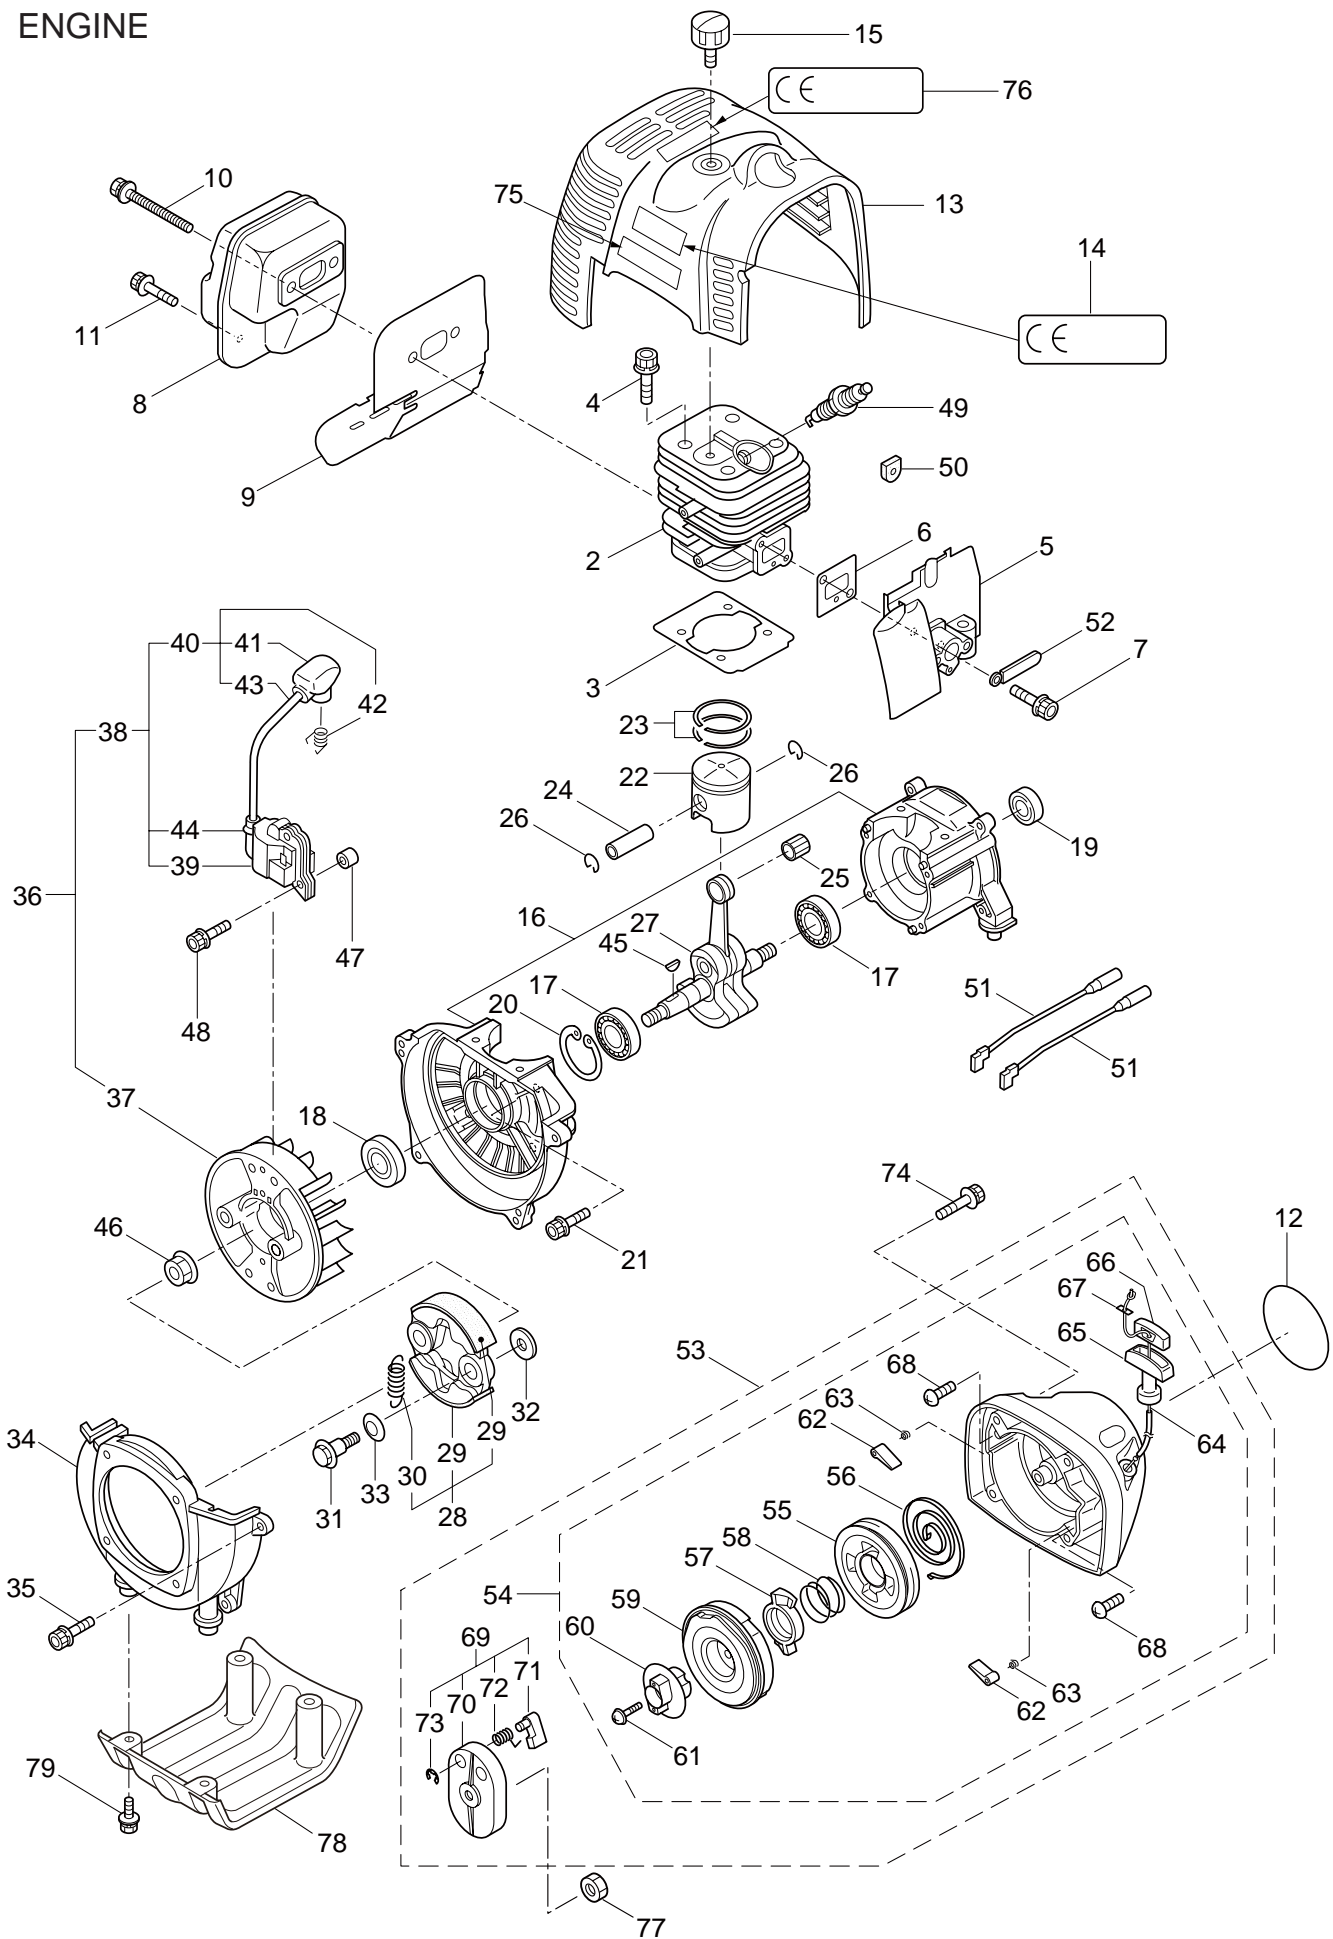

3.BC5020H-RS
ENGINE

Ref. No.	Part No.	Part Name	Q'ty	Remarks
3-1	858302	Engine	1	NE500/07
3-2	283076	Cylinder	1	New gasket required
3-3	282259	Gasket	1	
3-4	261612	Cap Screw	4	M5x30
3-5	282261	Insulator	1	New gasket required
3-6	282262	Gasket	1	
3-7	267290	Cap Screw	2	M5x20
3-8	282264	Muffler Comp.	1	
3-9	282271	Gasket	1	
3-10	266713	Cap Screw	2	M5x60
3-11	283315	Screw	1	M5x12W-12
3-12	283284	Label	1	REVERSE2/NE500
3-13	282274	TopCover	1	
3-14	265694	Label	1	
3-15	262556	Knob	1	
3-16	282277	Crankcase	1	
3-17	262658	Bearing	2	#6202C3
3-18	262660	Oil Seal	1	TC15357
3-19	262565	Oil Seal	1	ISCD15257
3-20	012380	Snap Ring	1	#35
3-21	261612	Cap Screw	4	M5x30
3-22	283078	Piston	1	
3-23	282941	Piston Ring	2	(2)Required
3-24	262749	Piston Pin	1	
3-25	262659	Bearing,Needle	1	KTV111414EG01B2
3-26	262479	Clip,Piston Pin	2	
3-27	283038	Crankshaft/Conn.RodAss'y	1	
3-28	282743	Clutch Ass'y	1	Incl.29,30
3-29	282624	Clutch Shoe	2	(2)required
3-30	263617	Spring,Clutch	1	2.3-44.8L
3-31	283671	Cap Screw	2	M8x1.25
3-32	262683	Washer	2	8x22xt1.2
3-33	262682	Wave Washer	2	
3-34	282285	FanCover	1	
3-35	261250	Cap Screw	4	M5x20
3-36	282287	Magneto Ass'y	1	Incl.37-44
3-37	282288	Rotor/Fan	1	
3-38	282289	Ignition Coil Ass'y	1	Incl.39-44
3-39	267572	Coil	1	
3-40	282290	Spark Plug Wire Ass'y	1	Incl.41-43
3-41	282292	Plug Boot	1	
3-42	261075	Connector	1	
3-43	282291	Spark Plug Wire	1	
3-44	261072	Cap	1	
3-45	261076	Woodruff Key	1	3x10