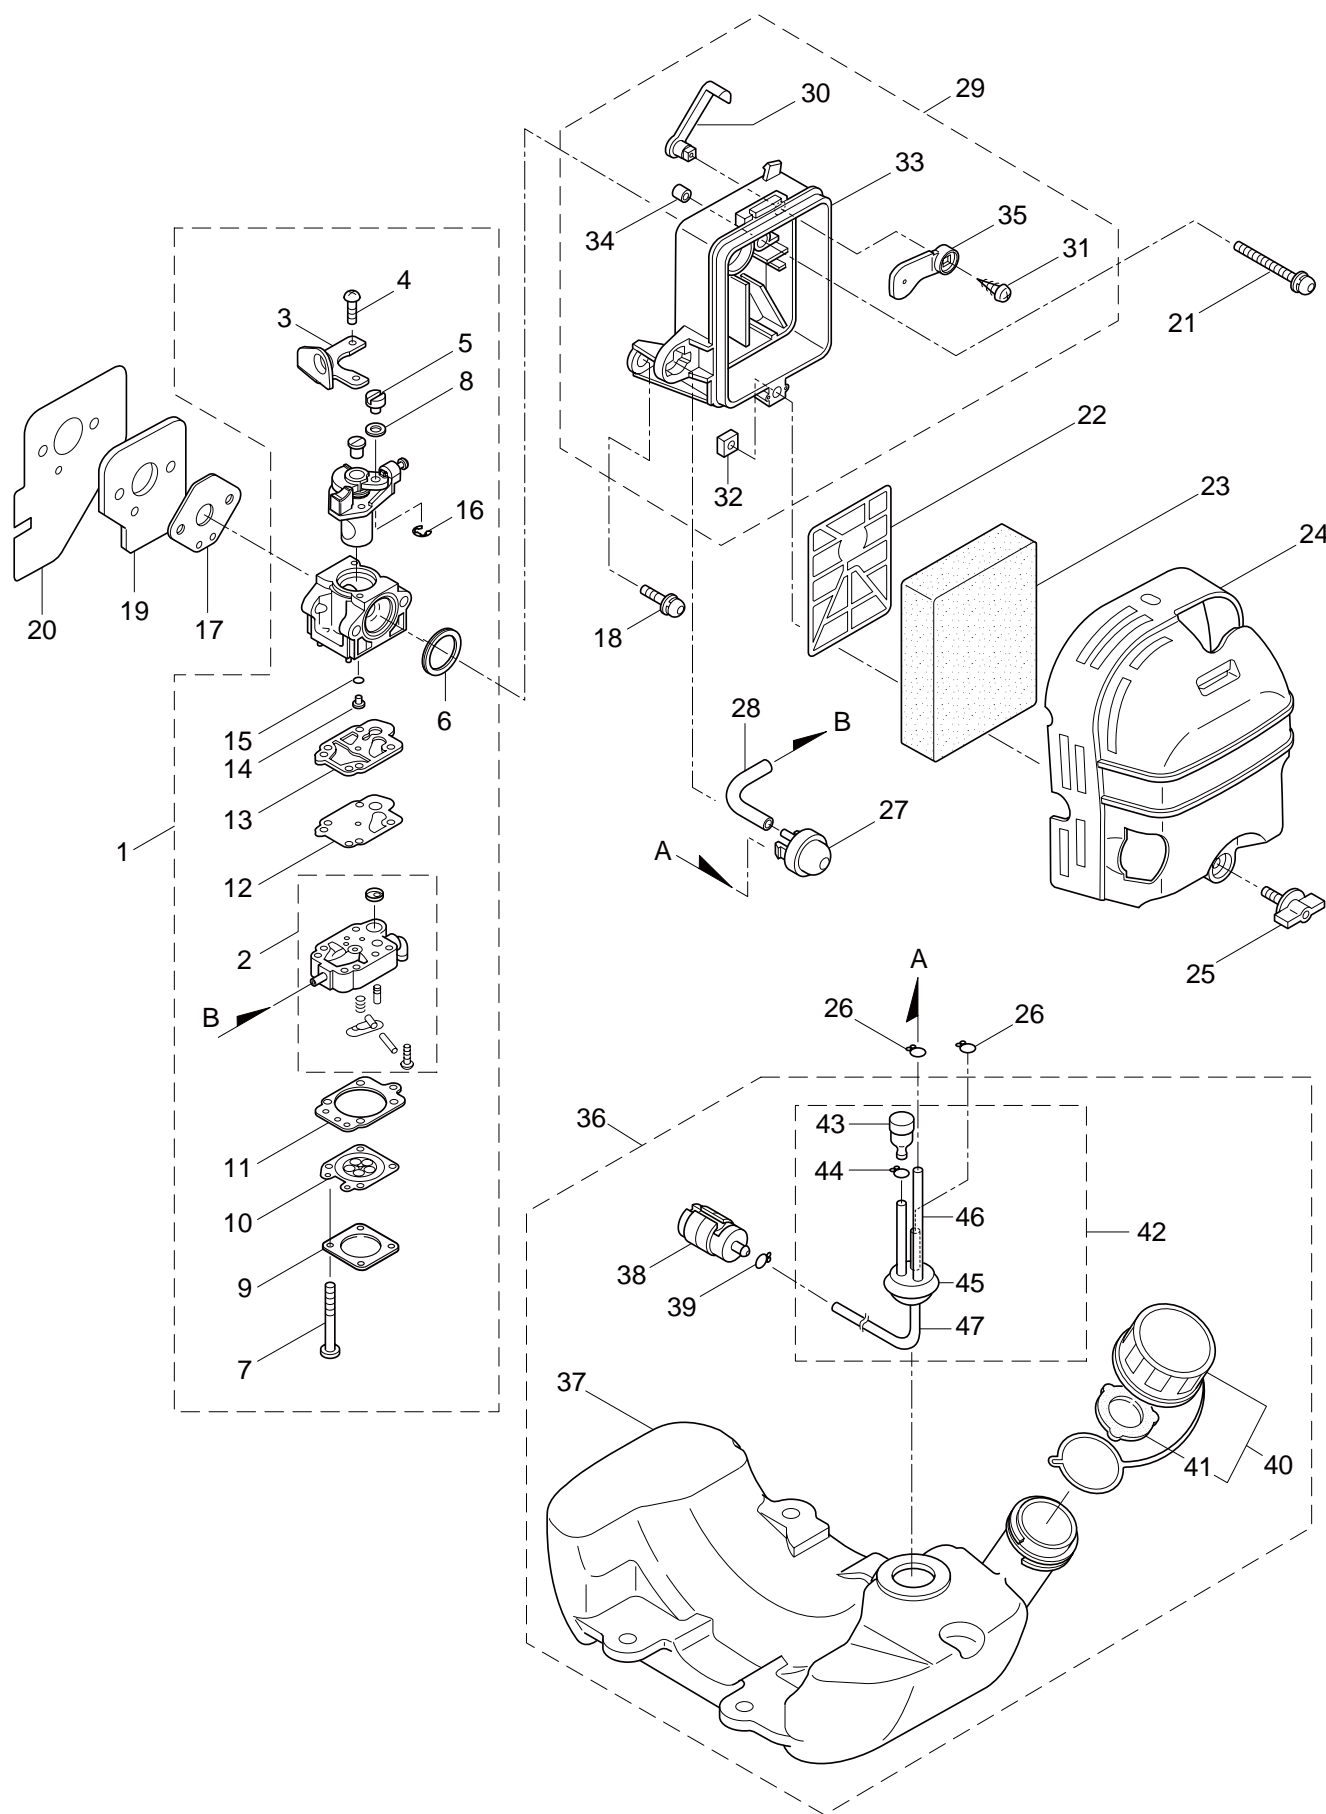

4. BC5020H-RS
CARBURETOR, FUELTANK

Ref. No.	Part No.	Part Name	Q'ty	Remarks
4-1	284109	Carburetor Ass'y	1	Incl.2-16
4-2	283124	Pump Body	1	
4-3	264677	Bracket	1	
4-4	261875	Screw	2	
4-5	261658	Swivel	1	
4-6	261657	Packing	1	
4-7	263737	Screw	4	
4-8	264678	Washer	1	
4-9	263726	Cover Plate	1	
4-10	283905	Diaphragm, Meterring	1	
4-11	263727	Gasket	1	
4-12	262994	Diaphragm, Fuel Pump	1	
4-13	282576	Gasket	1	
4-14	283125	Main Jet	1	
4-15	261871	O-Ring	1	
4-16	261876	E-Ring	1	
4-17	282301	Gasket	1	
4-18	264807	Cap Screw	1	M5x16
4-19	283086	Divider	1	
4-20	283087	Gasket	1	
4-21	262720	Cap Screw	2	M5x55
4-22	282481	Plate	1	
4-23	282306	Element	1	
4-24	282307	Cleaner Cover	1	
4-25	281438	Knob	1	
4-26	261117	Clip	2	
4-27	282299	Pump	1	
4-28	282512	Fuel Pipe	1	
4-29	282302	Case Ass'y	1	Incl.30-35
4-30	282305	Lever	1	
4-31	269032	Screw	1	
4-32	269423	Nut	1	
4-33	282303	Case Body	1	
4-34	282484	Sleeve	3	
4-35	282304	Valve	1	
4-36	282309	Fuel Tank Ass'y	1	Incl.37-47
4-37	282310	Fuel Tank	1	
4-38	267328	Fuel Filter Ass'y	1	
4-39	261117	Clip	1	
4-40	281564	Fuel Tank Cap Ass'y	1	Incl.41
4-41	269377	Gasket	1	
4-42	282312	Fuel Pipe Ass'y	1	Incl.43-47
4-43	261590	Breather	1	
4-44	261117	Clip	1	
4-45	268065	Grommet	1