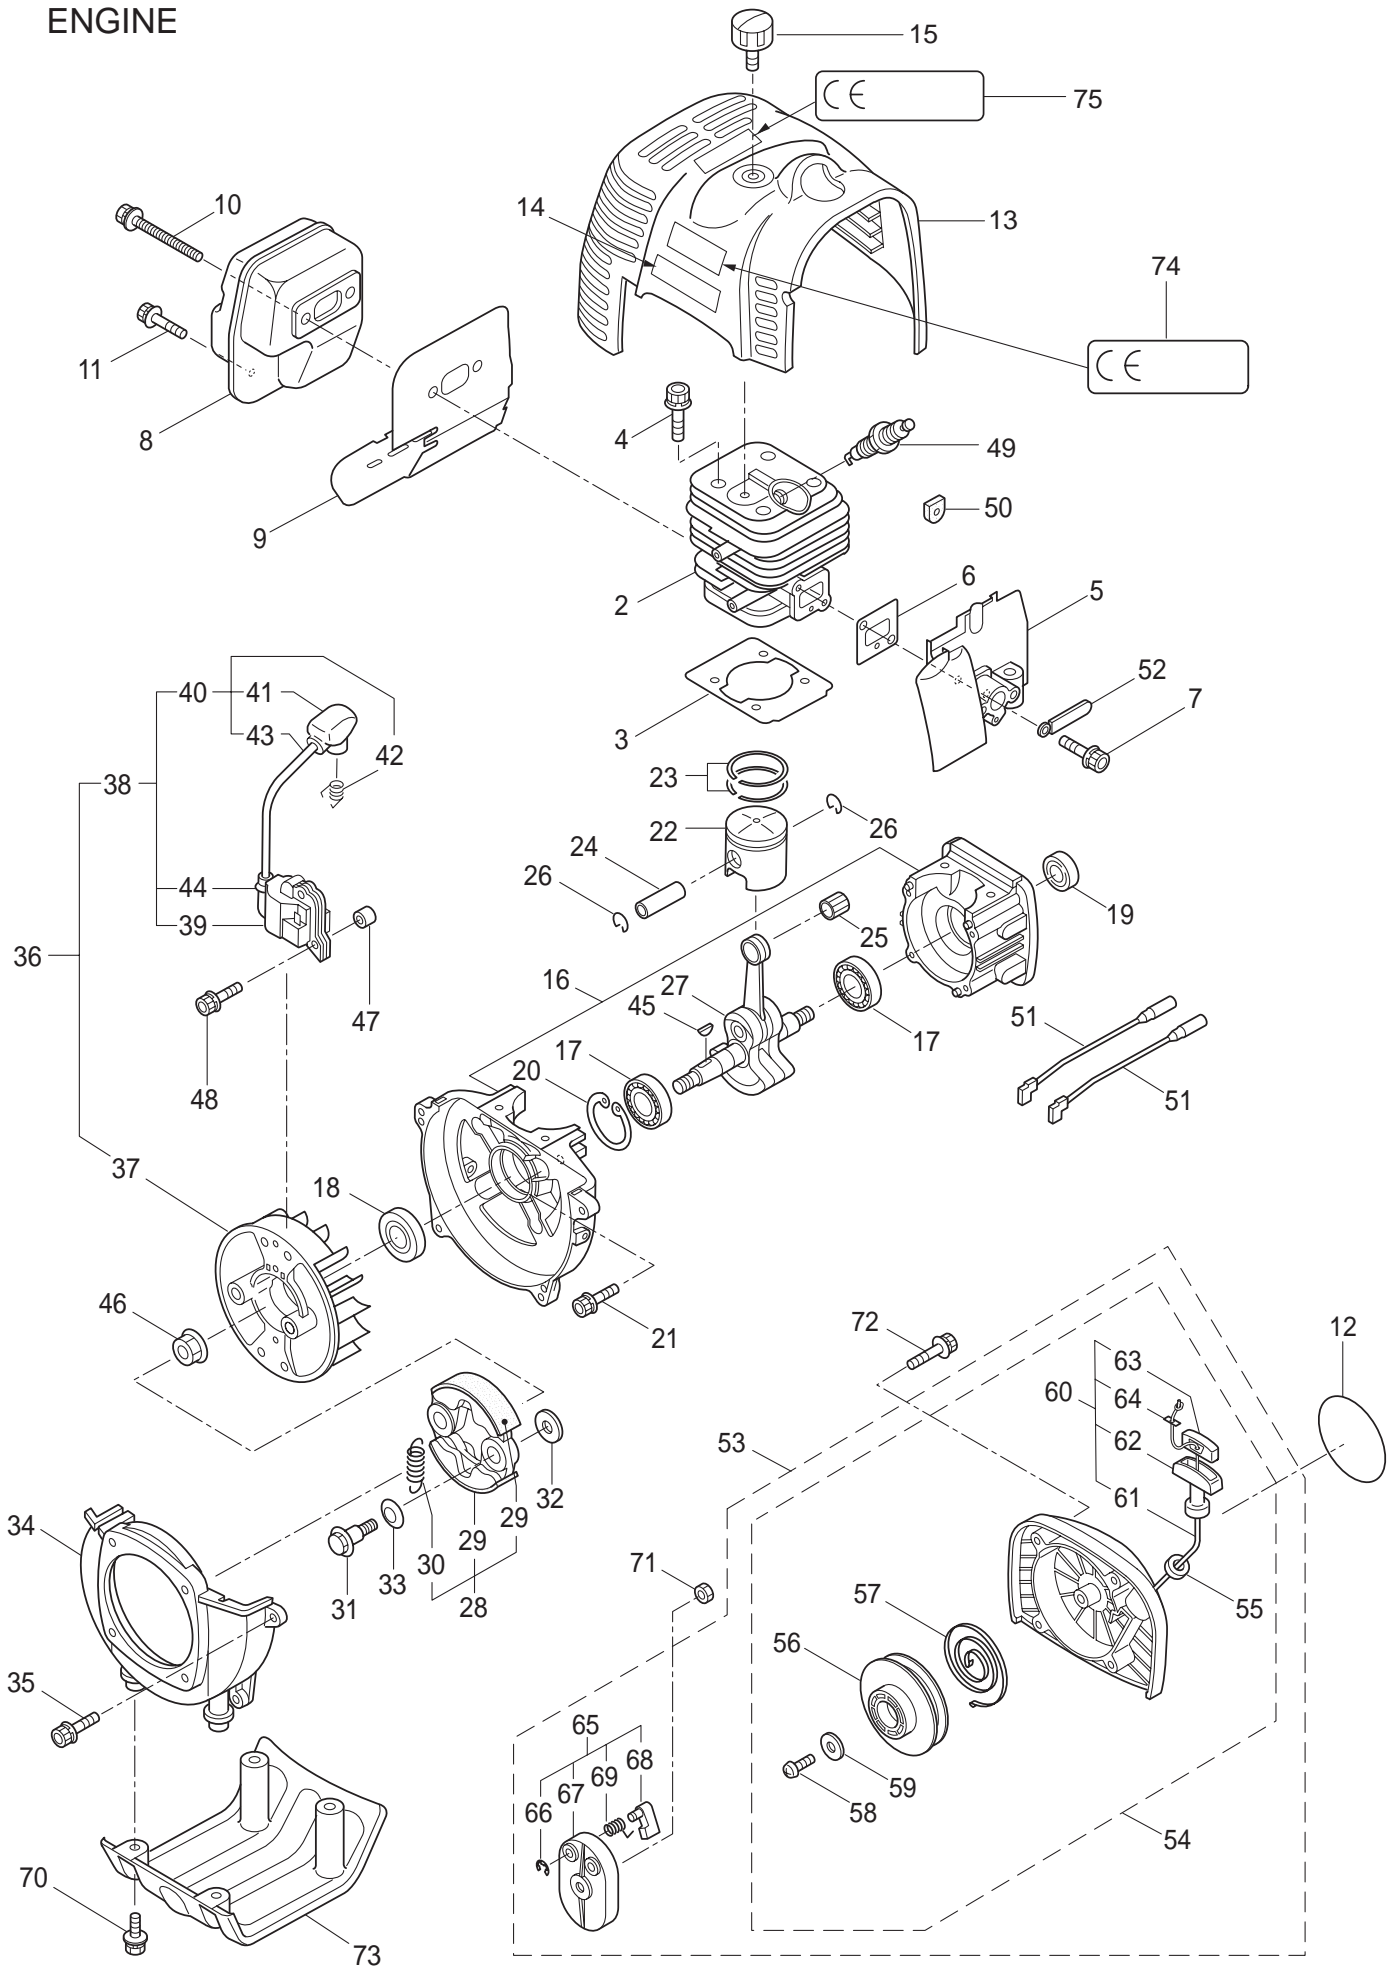

3. BC5020H
ENGINE

Ref. No.	Part No.	Part Name	Q'ty	Remarks
3-46	262731	Nut,Rotor	1	M10
3-47	280381	Spacer	2	
3-48	283669	Cap Screw	2	M4x25
3-49	262483	Spark Plug	1	NGK BP6Y
3-50	281172	Grommet	1	
3-51	267492	Lead	2	130L
3-52	264588	Clamp	1	
3-53	282717	Recoil Starter Ass'y	1	Incl.54-69
3-54	282499	Starter Ass'y	1	Incl.55-64
3-55	280548	Collar	1	
3-56	282720	Reel	1	
3-57	282721	Spiral Spring	1	
3-58	282722	Set Screw	1	
3-59	282723	Washer	1	
3-60	282724	Starter Rope Ass'y	1	Incl.61-64
3-61	282725	Starter Rope	1	
3-62	282726	Starter Grip	1	
3-63	282728	Cap	1	
3-64	282187	Stopper	1	
3-65	282718	Starter Pulley Ass'y	1	Incl.66-69
3-66	282759	E-Ring	1	
3-67	282729	Starter Pulley	1	
3-68	282730	Pawl	1	
3-69	282758	Return Spring	1	
3-70	281714	Cap Screw	4	M5x20
3-71	081040	Nut	1	M8
3-72	267191	Cap Screw	4	M5x16
3-73	282317	Stand	1	
3-74	265694	Label	1	
3-75	267561	Label	1