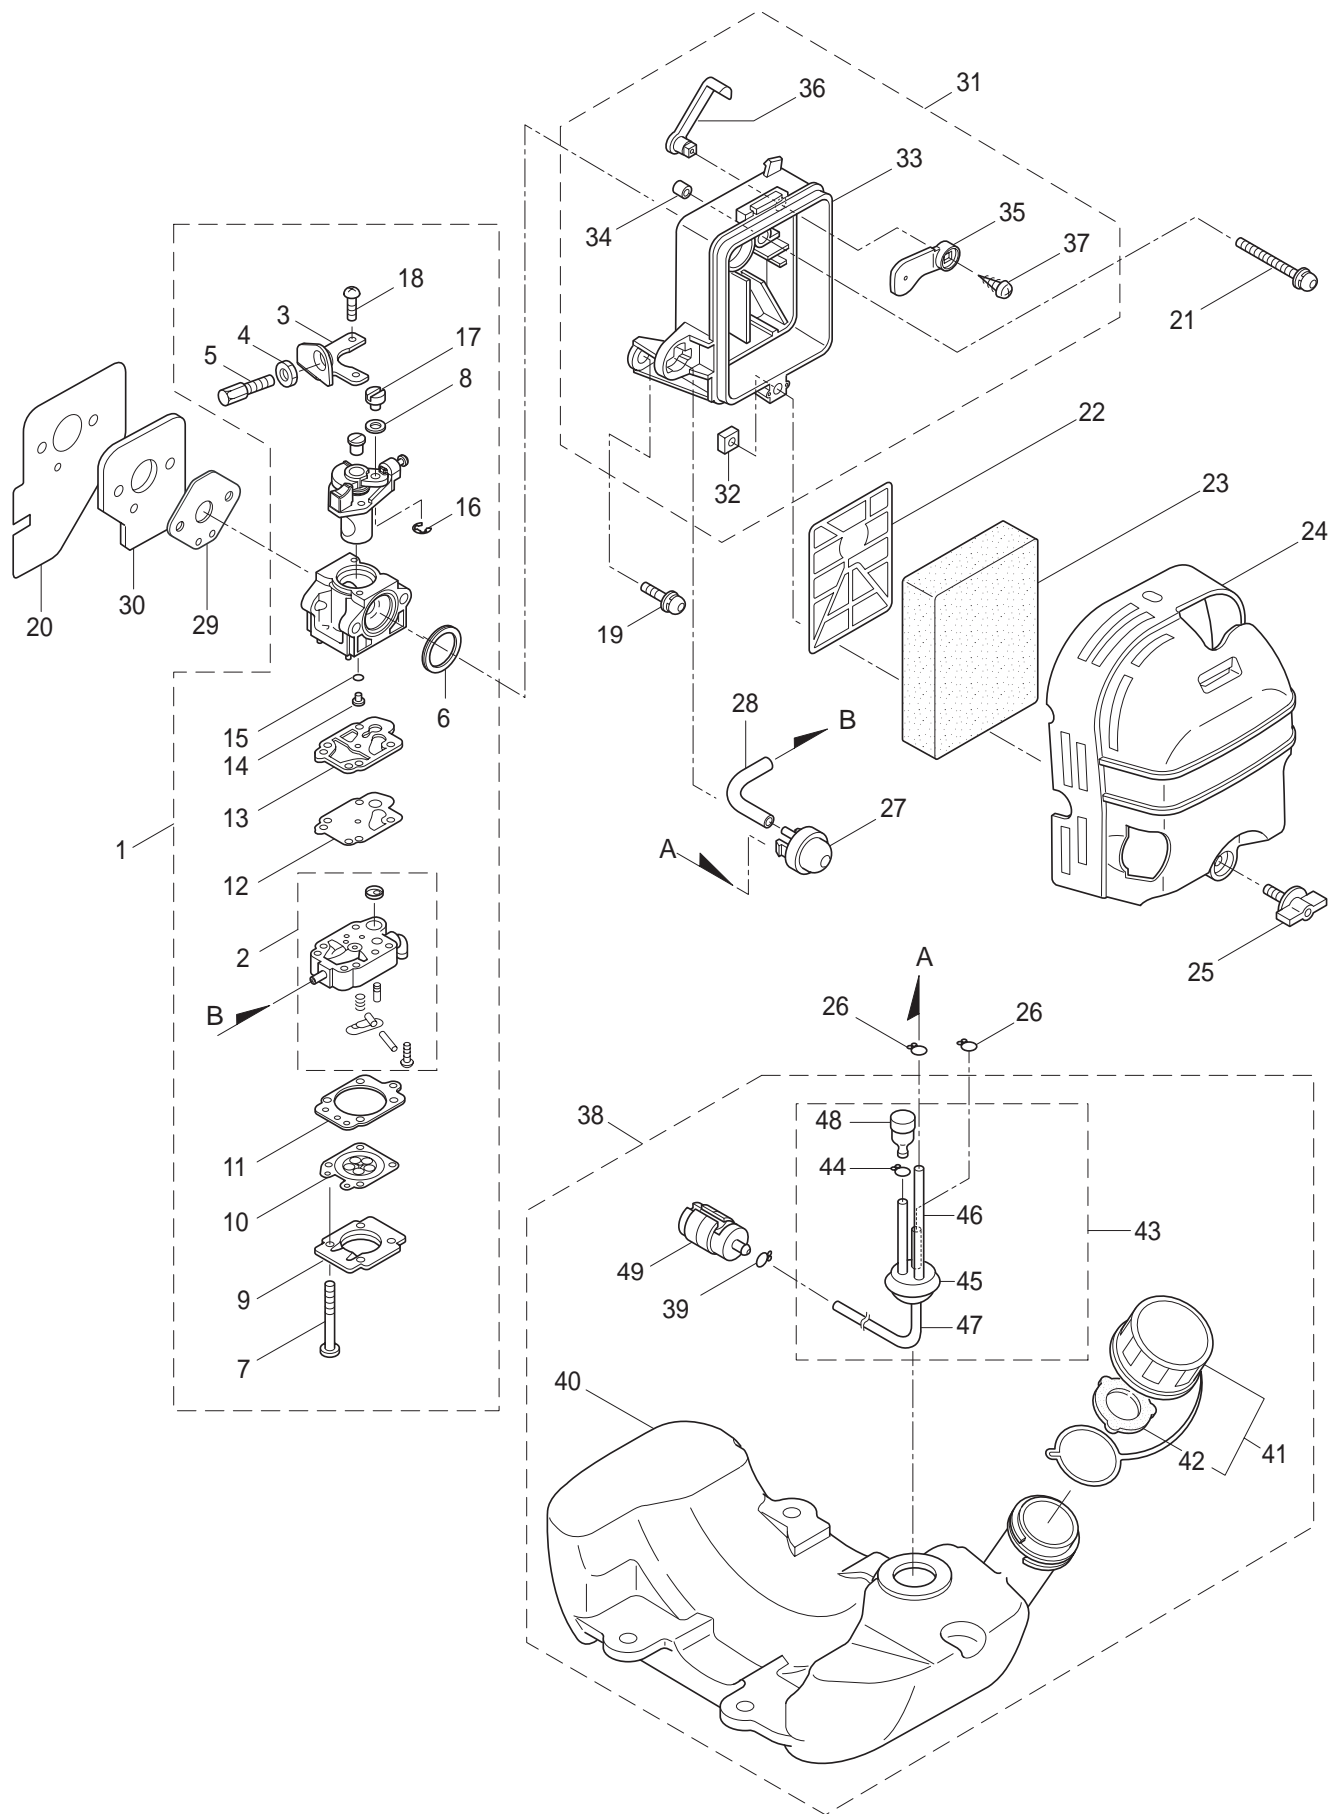

4. BC5020H
CARBURETOR, FUELTANK

Ref. No.	Part No.	Part Name	Q'ty	Remarks
4-1	282298	Carburetor Ass'y	1	Incl.2-18 New gasket required
4-2	283124	Pump Body	1	
4-3	264677	Bracket	1	
4-4	261878	Nut	1	
4-5	263994	Adapter	1	
4-6	261657	Packing	1	
4-7	263737	Screw	4	
4-8	264678	Washer	1	
4-9	263726	Cover Plate	1	
4-10	268501	Diaphragm,Meterring	1	
4-11	263727	Gasket	1	
4-12	262994	Diaphragm,Fuel Pump	1	
4-13	282576	Gasket	1	
4-14	283125	Main Jet	1	
4-15	261871	O-Ring	1	
4-16	261876	E-Ring	1	
4-17	261658	Swivel	1	
4-18	261875	Screw	2	
4-19	264807	Cap Screw	1	M5x16
4-20	283087	Gasket	1	
4-21	262720	Cap Screw	2	M5x55
4-22	282481	Plate	1	
4-23	282306	Element	1	
4-24	282307	CleanerCover	1	
4-25	281438	Knob	1	
4-26	261117	Clip	2	
4-27	282299	Pump	1	
4-28	282512	Fuel Pipe	1	
4-29	282301	Gasket	1	
4-30	283086	Divider	1	
4-31	282302	Case Ass'y	1	Incl.32-37
4-32	269423	Nut	1	
4-33	282303	Case Body	1	
4-34	282484	Sleeve	3	
4-35	282304	Valve	1	
4-36	282305	Lever	1	
4-37	269032	Screw	1	
4-38	282309	Fuel Tank Ass'y	1	Incl.39-49
4-39	261117	Clip	1	
4-40	282310	Fuel Tank	1	
4-41	281564	Fuel Tank Cap Ass'y	1	Incl.42
4-42	269377	Gasket	1	
4-43	282312	Fuel Pipe Ass'y	1	Incl.44-48
4-44	261117	Clip	1	
4-45	268065	Grommet	1