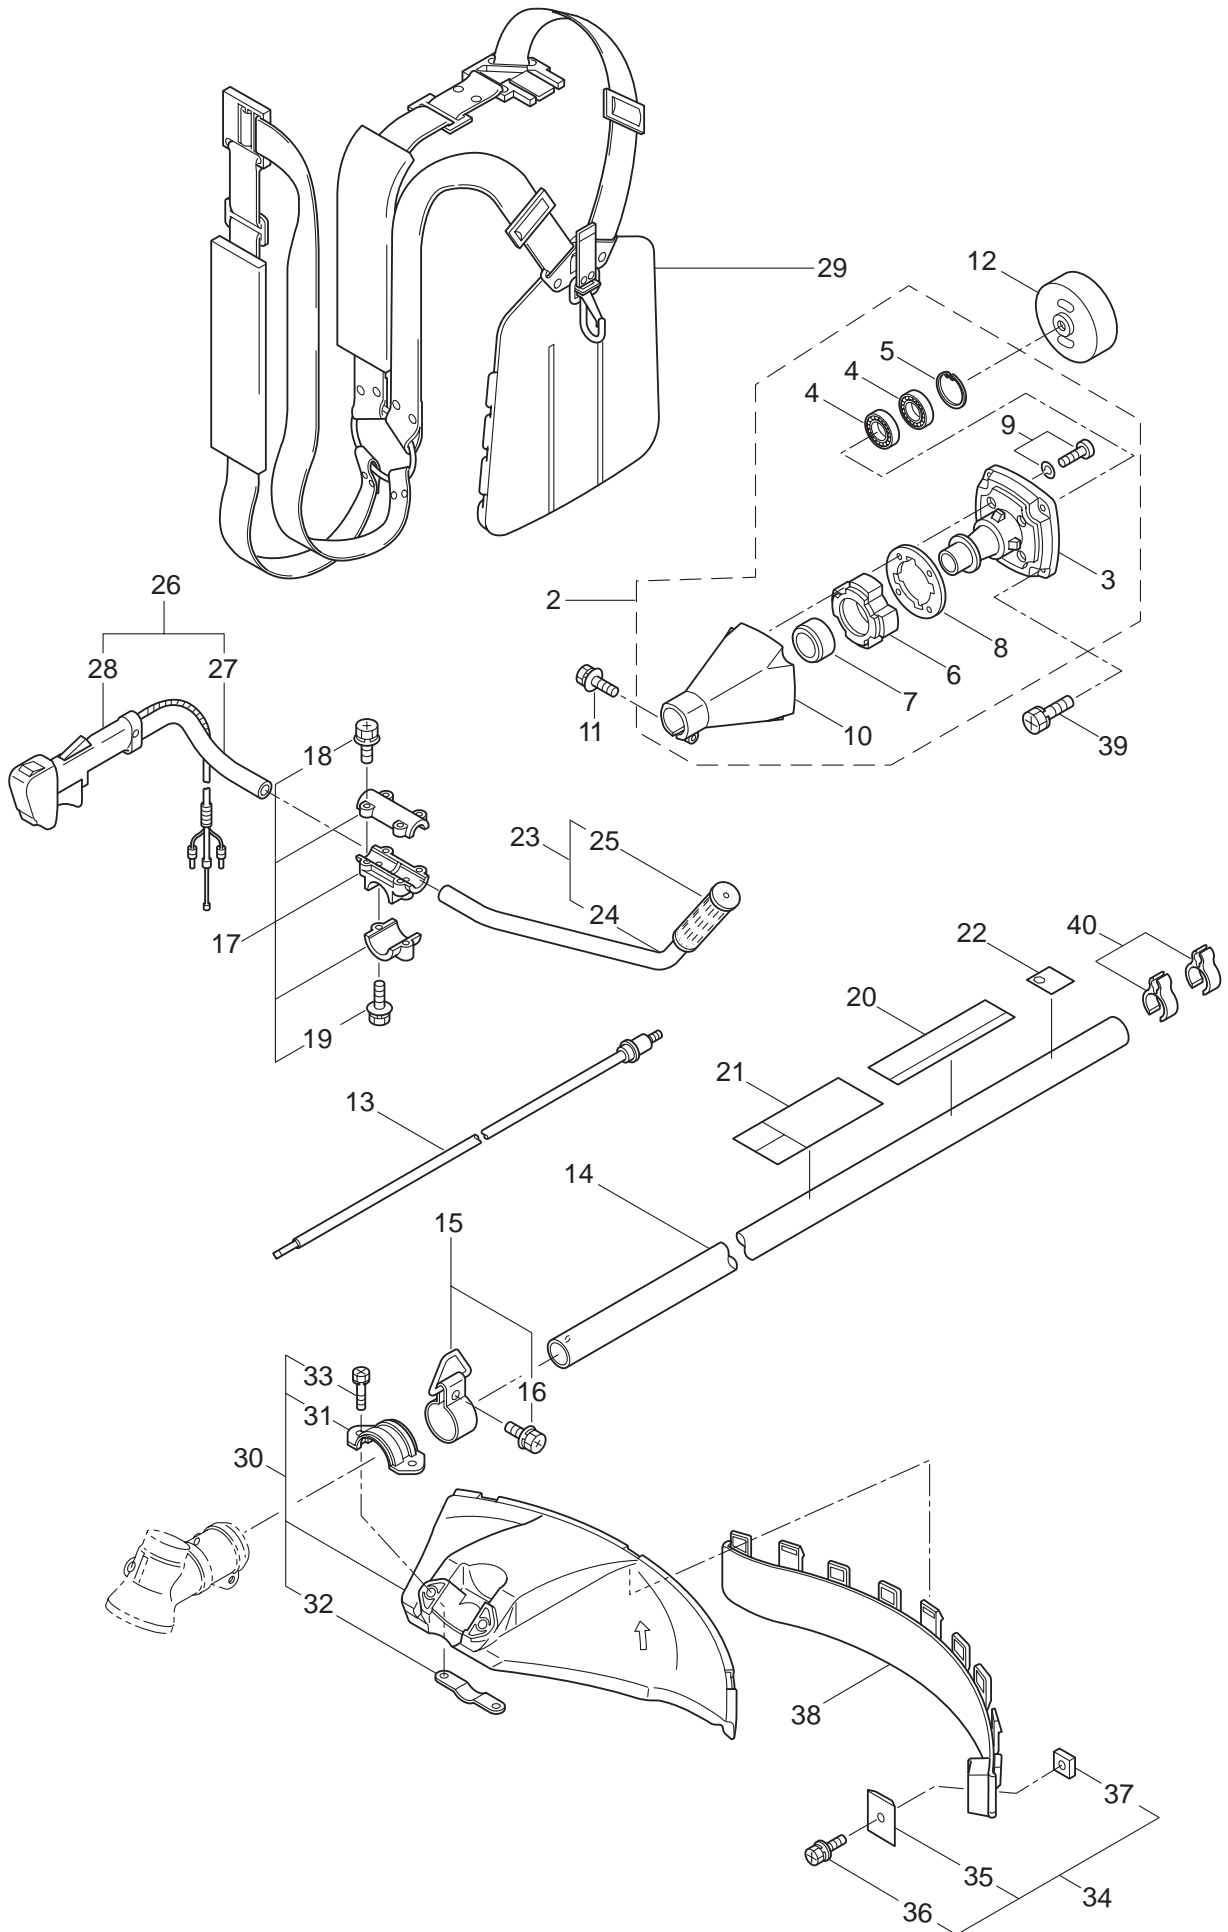

PARTS LIST

BC5020H

CONTENTS

1. MAIN BODY	1 ~ 2
2. GEARCASE	3 ~ 4
3. ENGINE	5 ~ 8
4. CARBURETOR, FUEL TANK	9 ~ 12

2007. 05.

P/N 522399

1. BC5020H
MAIN BODY

Ref. No.	Part No.	Part Name	Q'ty	Remarks
1-1	363362	BC5020H	1	
1-2	228329	Clutch Case Ass'y	1	Incl.3-10
1-3	227729	Bearing Case	1	
1-4	140474	Bearing	2	#6202ZZ
1-5	012380	Snap Ring	1	#35
1-6	217045	Buffer (A)	1	
1-7	217046	Buffer (B)	1	
1-8	217047	Washer	1	
1-9	092033	Screw	4	M5x15
1-10	227728	Driveshaft Tube Adapter	1	
1-11	092556	Bolt	1	M6x30
1-12	211203	Clutch Drum	1	
1-13	217897	Driveshaft Ass'y	1	
1-14	217900	Driveshaft Tube	1	
1-15	217850	Hanging Bracket Ass'y	1	Incl.16
1-16	092548	Bolt	1	M5x15
1-17	217638	Bracket Ass'y	1	Incl.18,19
1-18	092554	Bolt	4	M6x25
1-19	092556	Bolt	2	M6x30
1-20	228677	Label	1	BC5020H
1-21	223188	Label	1	
1-22	228207	Label	1	
1-23	228398	Handle Ass'y-Left	1	Incl.24,25
1-24	228399	Handle (A)	1	
1-25	226512	Grip	1	
1-26	228400	Handle Ass'y-Right	1	Incl.27,28
1-27	228401	Handle (B)	1	
1-28	223157	Throttle Trigger	1	
1-29	219612	Hanging Strap Ass'y	1	
1-30	228303	Safety Cover Ass'y	1	Incl.31-33
1-31	223179	Bracket	1	
1-32	223180	Threaded Bracket	1	
1-33	092555	Bolt	2	M6x30
1-34	228301	Code Cutter Ass'y	1	Incl.35-37
1-35	227823	Code Cutter	1	
1-36	817002	Bolt	1	M5x20
1-37	228325	Nut	1	
1-38	227812	Extension	1	
1-39	092552	Bolt	4	M6x20
1-40	219161	Wire Guide	2	