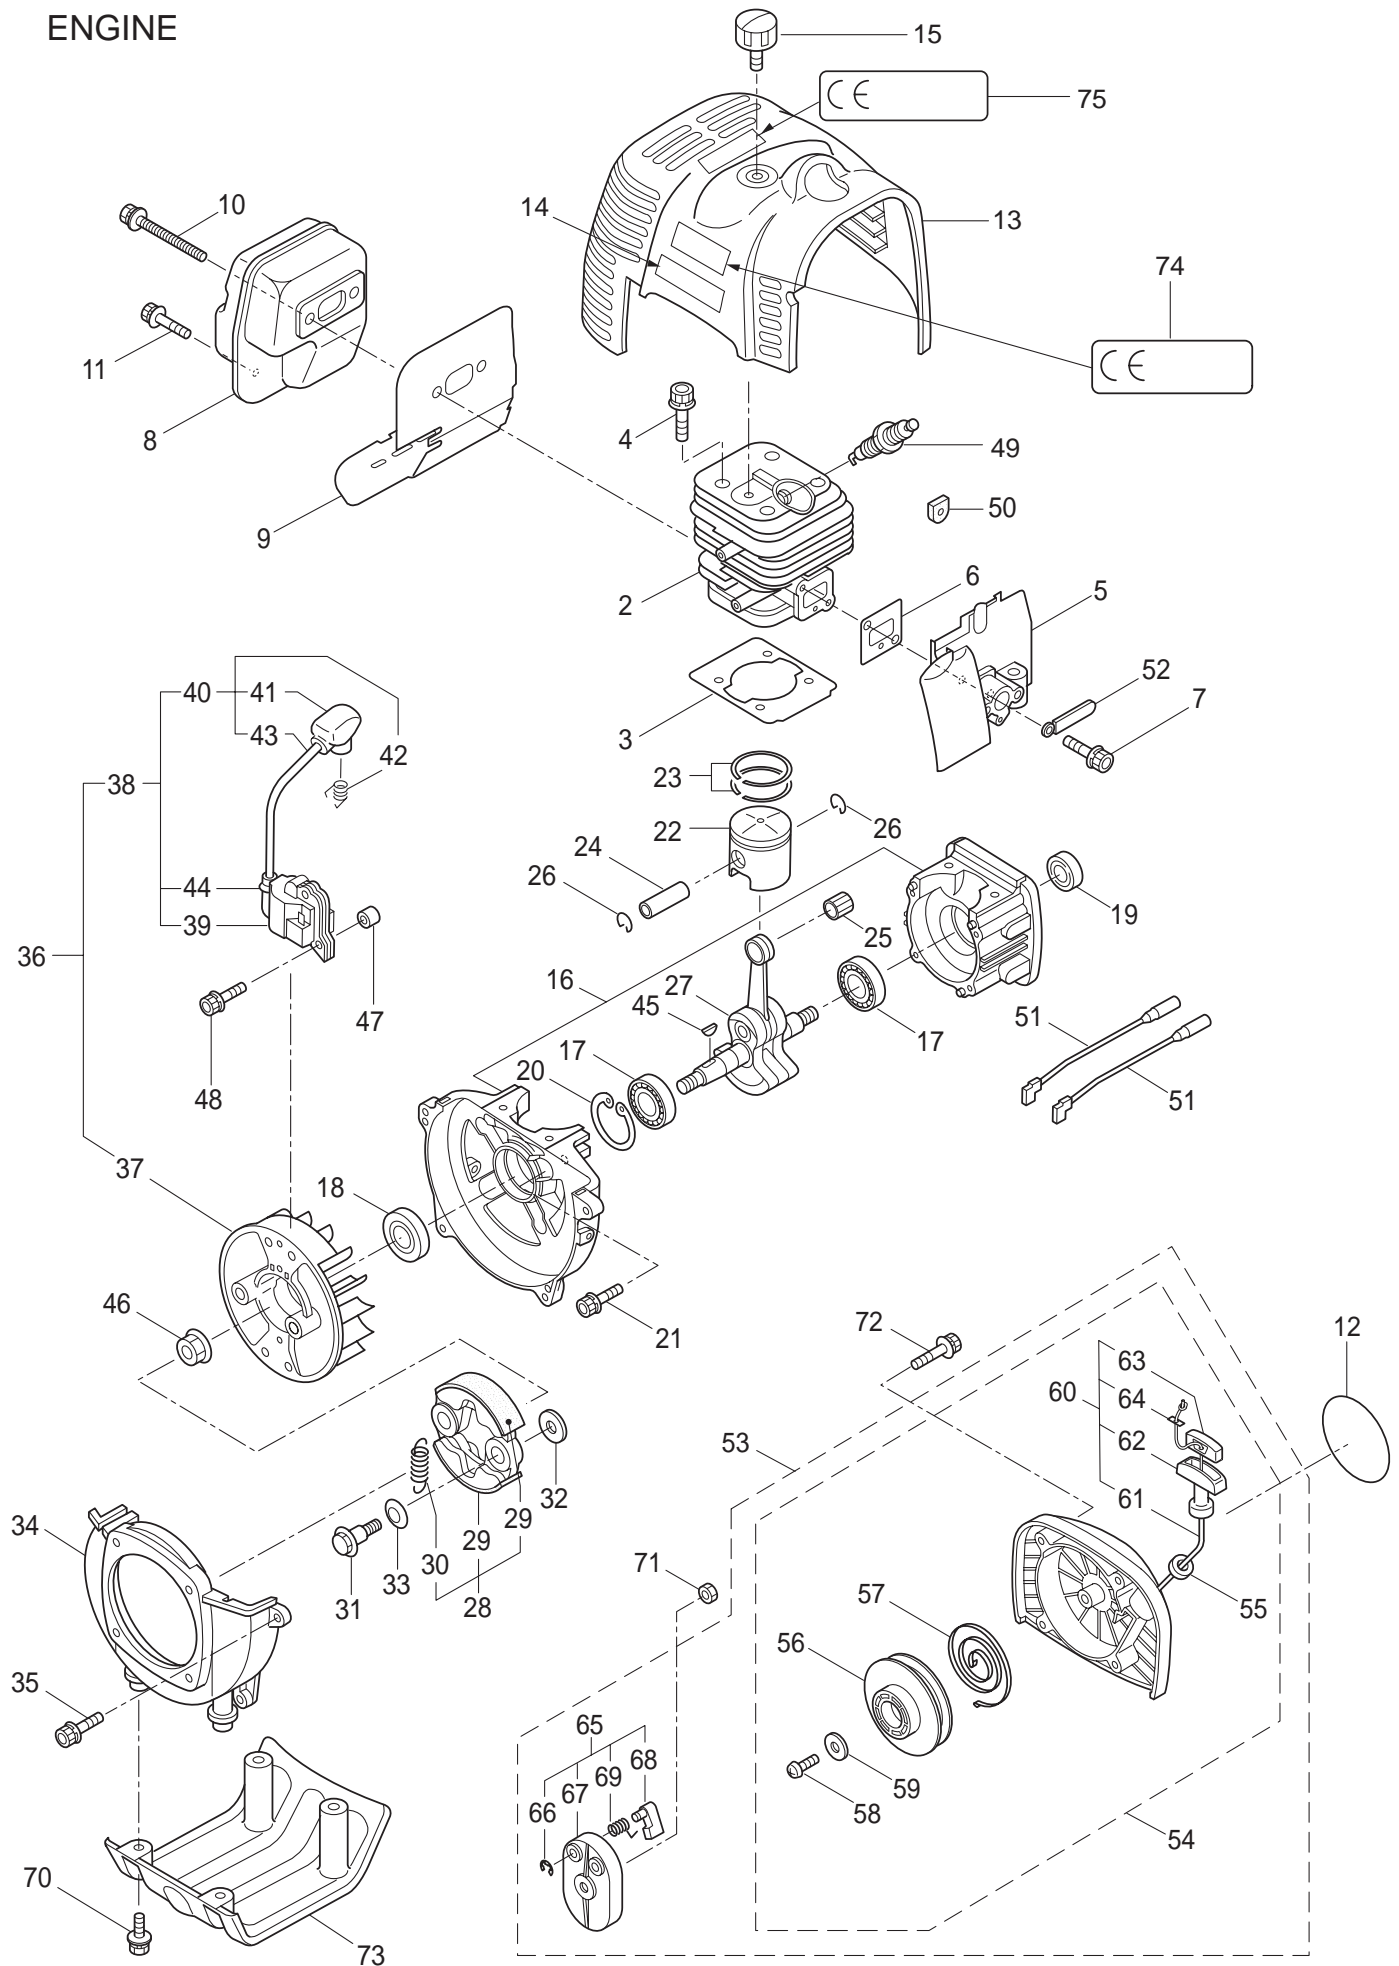

3.BC5020H
ENGINE

Ref. No.	Part No.	Part Name	Q'ty	Remarks
3-1	858150	Engine	1	NE500/02
3-2	283076	Cylinder	1	New gasket required
3-3	282259	Gasket	1	
3-4	261612	Cap Screw	4	M5x30
3-5	282261	Insulator	1	New gasket required
3-6	282262	Gasket	1	
3-7	267290	Cap Screw	2	M5x20
3-8	282264	Muffler Comp.	1	
3-9	282271	Gasket	1	
3-10	266713	Cap Screw	2	M5x60
3-11	283315	Screw	1	M5x12W-12
3-12	283554	Label	1	MARUYAMA NE500
3-13	282274	TopCover	1	
3-14	262714	Label	1	MARUYAMA
3-15	262556	Knob	1	
3-16	282277	Crankcase	1	
3-17	262658	Bearing	2	#6202C3
3-18	262660	Oil Seal	1	TC15357
3-19	262565	Oil Seal	1	ISCD15257
3-20	012380	Snap Ring	1	#35
3-21	261612	Cap Screw	4	M5x30
3-22	283078	Piston	1	
3-23	282941	Piston Ring	2	(2)Required
3-24	262749	Piston Pin	1	
3-25	262659	Bearing,Needle	1	KTV111414EG01B2
3-26	262479	Clip,Piston Pin	2	
3-27	283038	Crankshaft/Conn.RodAss'y	1	
3-28	282743	Clutch Ass'y	1	Incl.29,30
3-29	282624	Clutch Shoe	2	(2)required
3-30	263617	Spring,Clutch	1	2.3-44.8L
3-31	283671	Cap Screw	2	M8x1.25
3-32	262683	Washer	2	8x22x1.2
3-33	262682	Wave Washer	2	
3-34	282285	FanCover	1	
3-35	261250	Cap Screw	4	M5x20
3-36	282287	Magneto Ass'y	1	Incl.37-44
3-37	282288	Rotor/Fan	1	
3-38	282289	Ignition Coil Ass'y	1	Incl.39-44
3-39	267572	Coil	1	
3-40	282290	Spark Plug Wire Ass'y	1	Incl.41-43
3-41	282292	Plug Boot	1	
3-42	261075	Connector	1	
3-43	282291	Spark Plug Wire	1	
3-44	261072	Cap	1	
3-45	261076	Woodruff Key	1	3x10