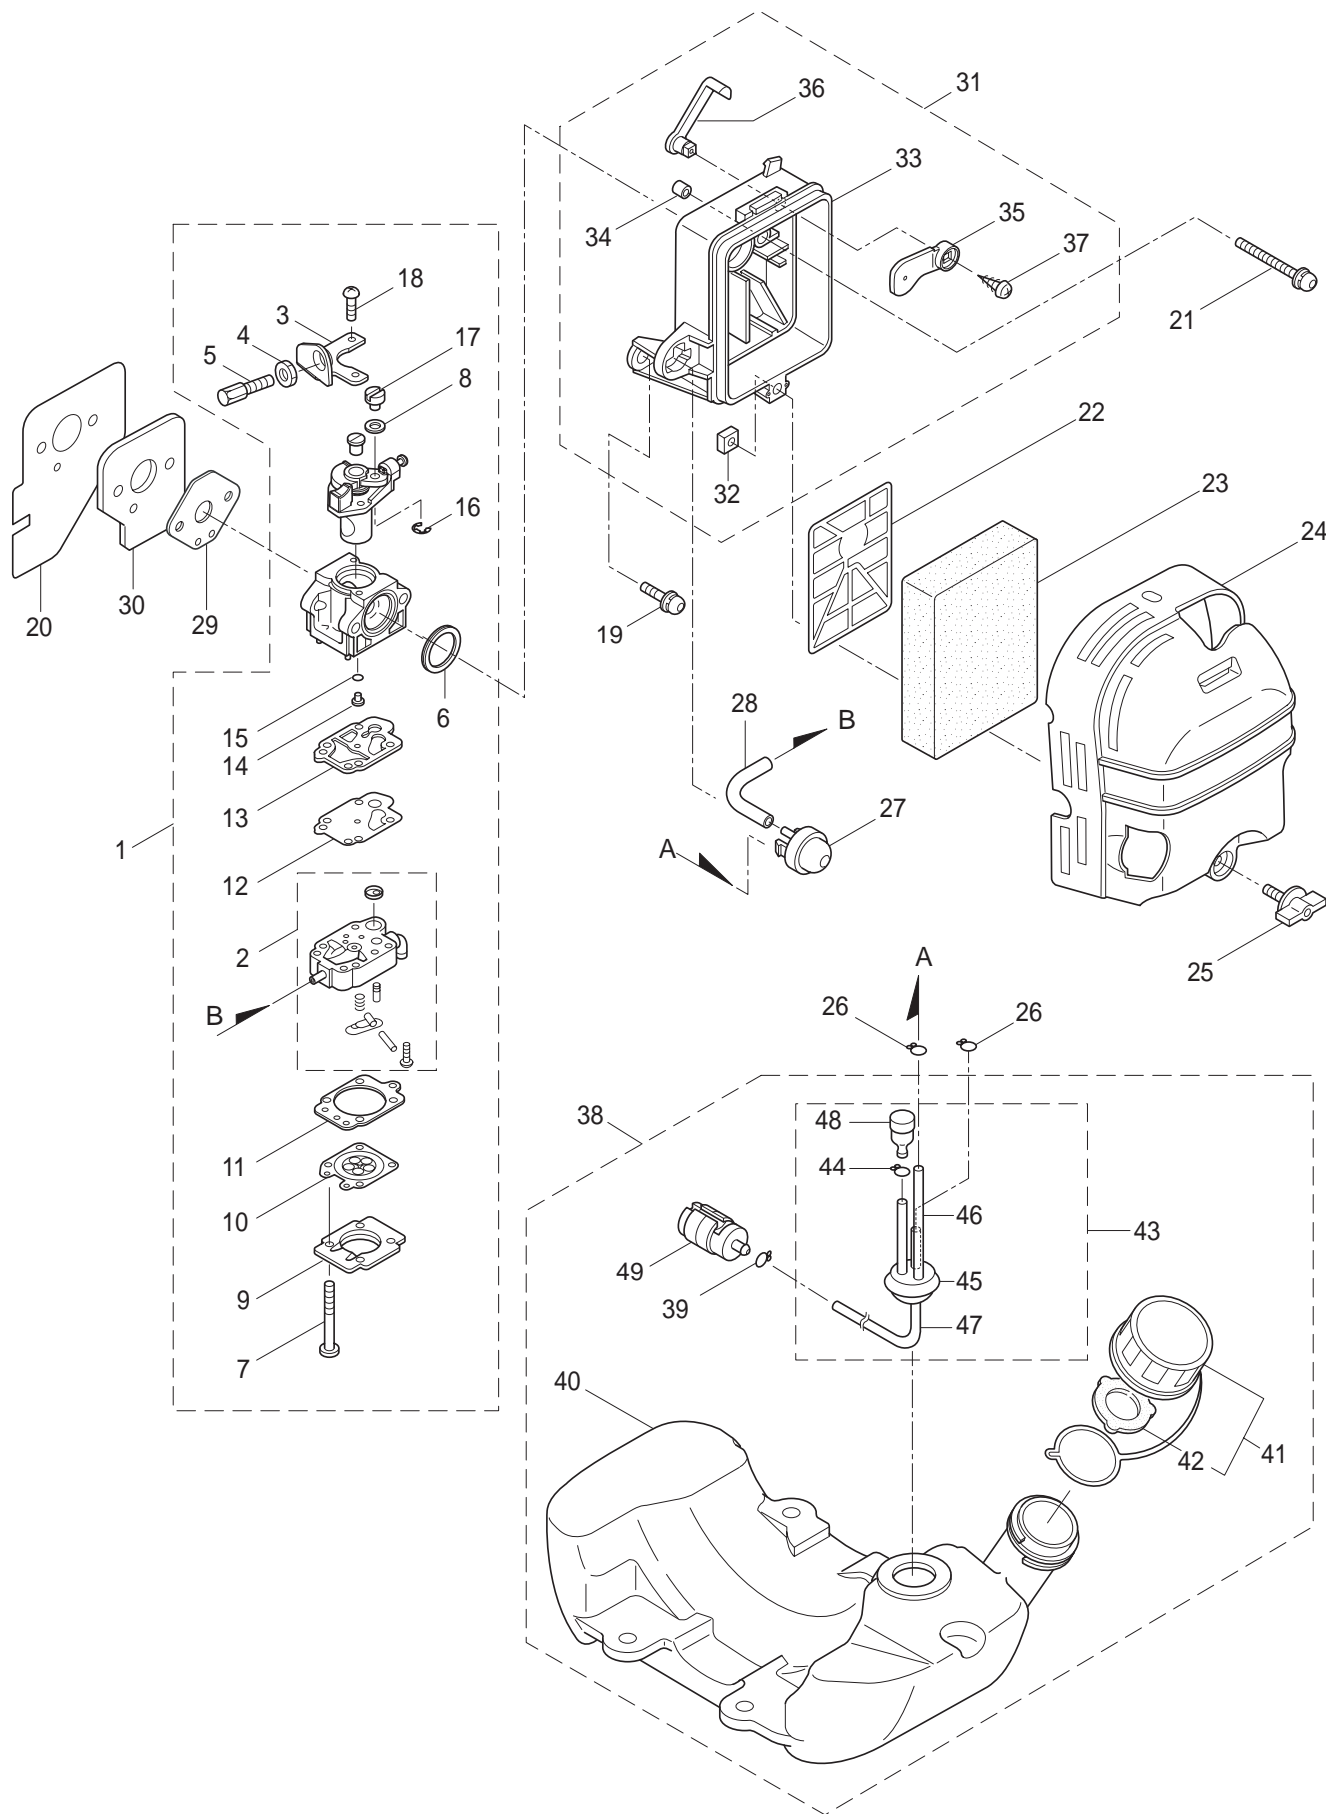

4. BC5020H
CARBURETOR, FUELTANK

Ref. No.	Part No.	Part Name	Q'ty	Remarks
4-46	282511	Return Pipe	1	
4-47	262649	Fuel Pipe	1	
4-48	261590	Breather	1	
4-49	267328	Fuel Filter Ass'y	1