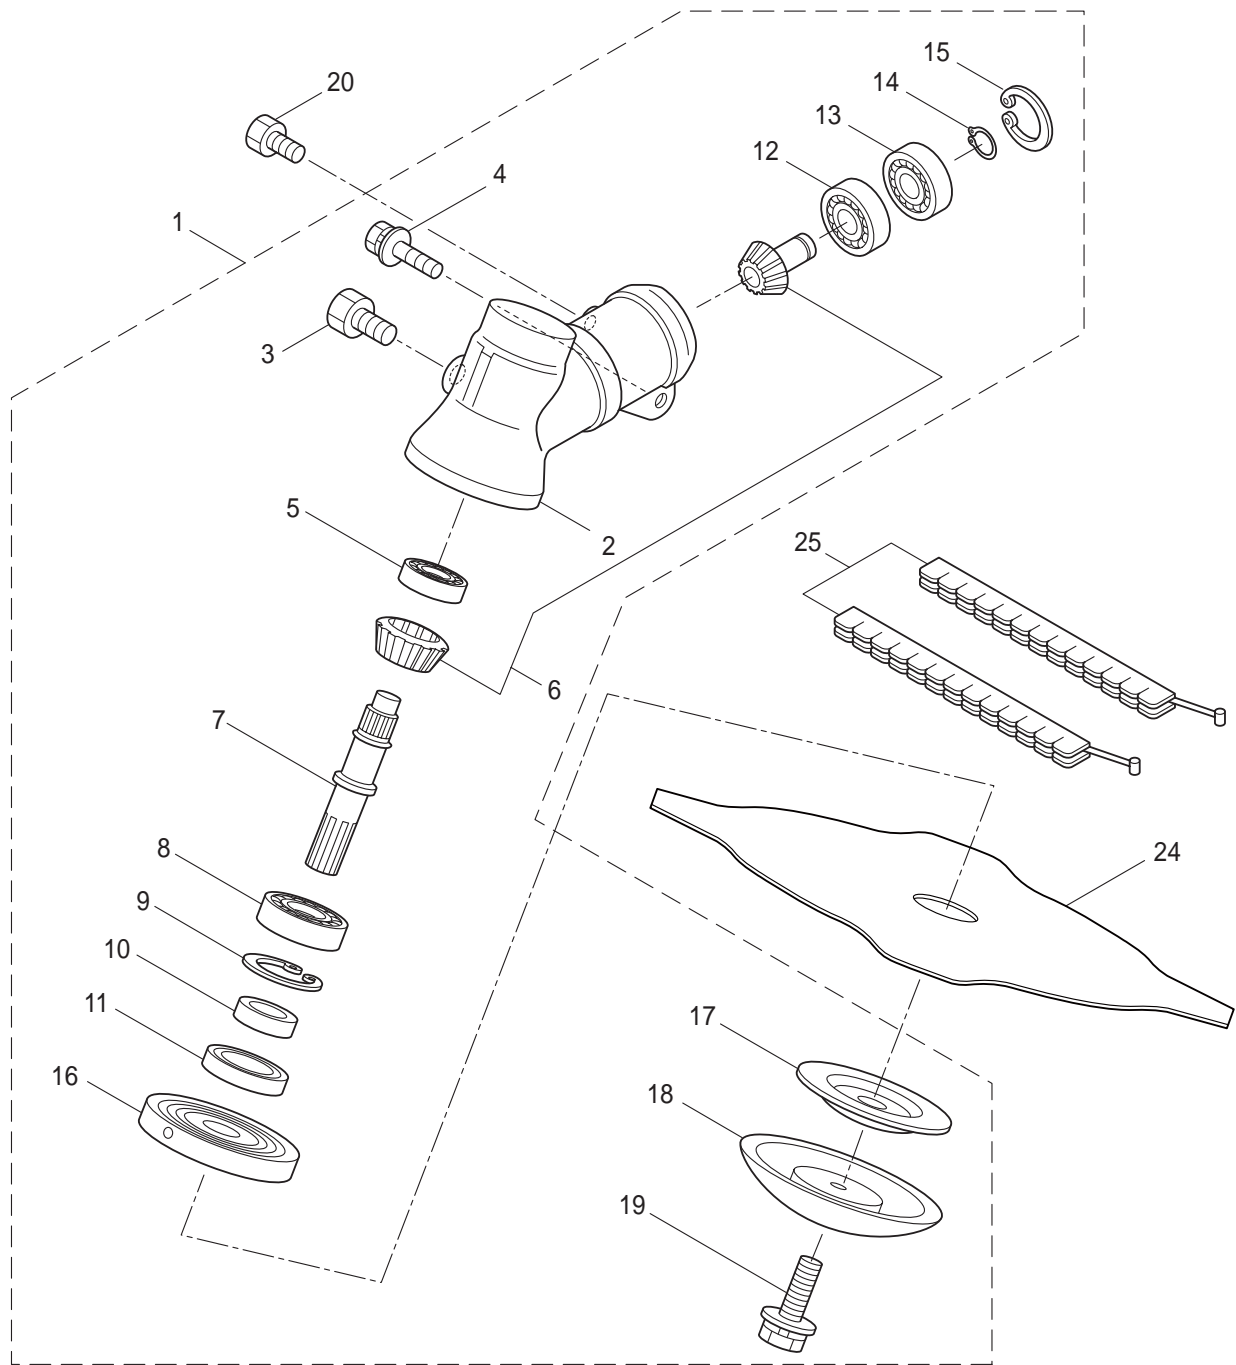

2. BC5020H GEARCASE

Ref. No.	Part No.	Part Name	Q'ty	Remarks
2-1	219645	Gearcase Ass'y	1	Incl.2-19
2-2	219646	Gearcase	1	
2-3	089884	Bolt	1	M8x10
2-4	092556	Bolt	1	M6x30
2-5	210560	Bearing	1	#609
2-6	227102	Gear Set	1	
2-7	217057	Blade Shaft	1	
2-8	022009	Bearing	1	#6002
2-9	016732	Snap Ring	1	#32
2-10	212394	Collar	1	15x22x8L
2-11	211818	Oil Seal	1	D22 32 6
2-12	014490	Bearing	1	#6000
2-13	106933	Bearing	1	#6000Z
2-14	014210	Snap Ring	1	#10
2-15	054676	Snap Ring	1	#26
2-16	217060	Boss Adapter	1	
2-17	217061	Clamping Washer	1	
2-18	210308	Stabilizer	1	
2-19	215610	Bolt	1	M8x22,Counterclockwise
2-20	089747	Bolt	1	M6x12
2-21	210418	Box Spanner	1	13x19x(+)
2-22	022865	Double-endedWrench	1	8x10
2-23	210181	LeverHandle	1	3.5x170L
2-24	054751	Mowing Blade	1	255x4
2-25	220534	Blade Cover	1	
2-26	227409	Nylon Head (L) 5	1	
2-27	228586	Instruction Manual	1	
2-28	522399	Parts List	1	BC5020H